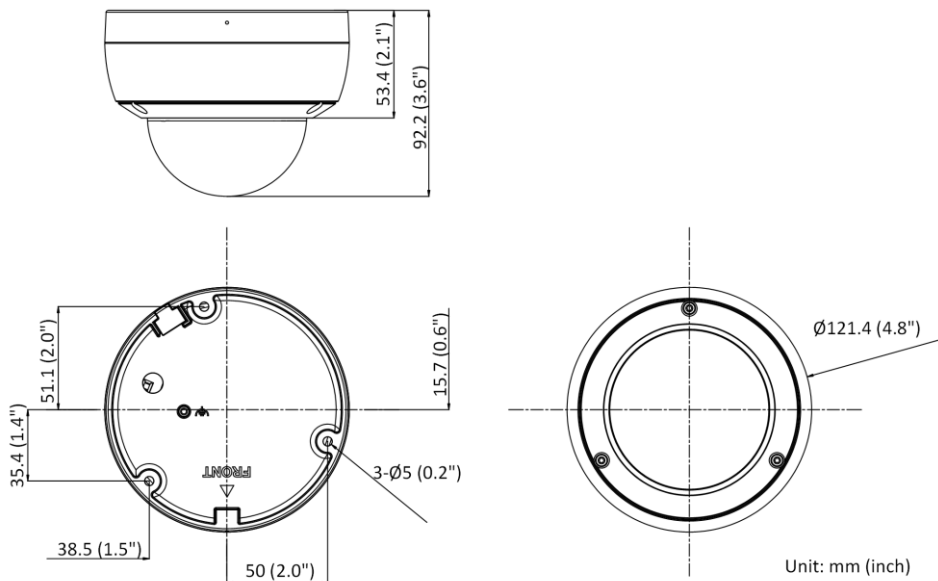

Lens(mm)	Max VCA trigger distance	
	Human Detection	Vehicle Detection
2.8mm	20m	40m
4mm	25m	50m
6mm	35m	70m
12mm	50m	100m

▪ Dimension

▪ Accessory

▪ Optional

CM	PC120	PM	SRSM	CB120
WMS	CPM			

Distributed by