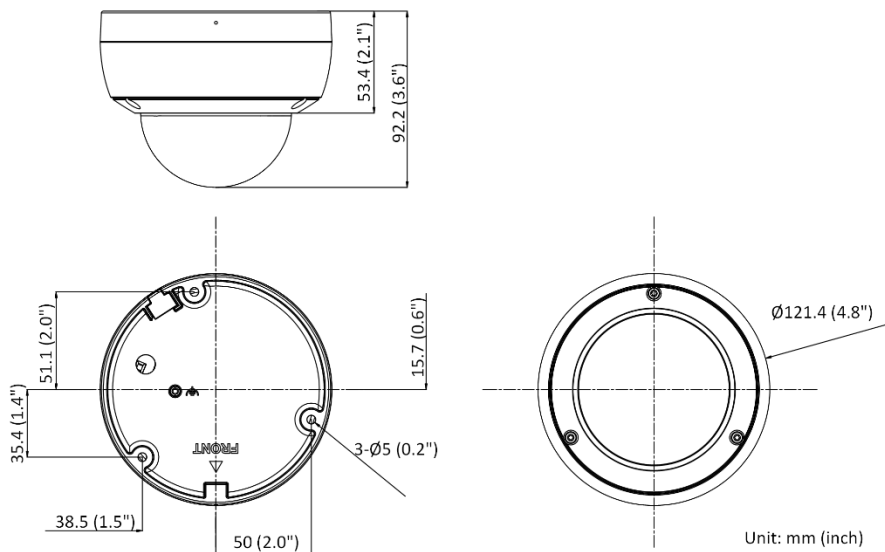

▪ **Analytics Application**

The max VCA trigger distances are for reference only, subject to environmental conditions such as weather, degree of lightness installation and background color

Lens(mm)	Max VCA trigger distance	
	Human Detection	Vehicle Detection
2.8mm	20m	40m
4mm	25m	50m
6mm	35m	70m
12mm	50m	100m

▪ **Dimension**

▪ **Accessory**

▪ **Optional**

CM	PC120	PM	SRSM	CB120
WMS	CPM