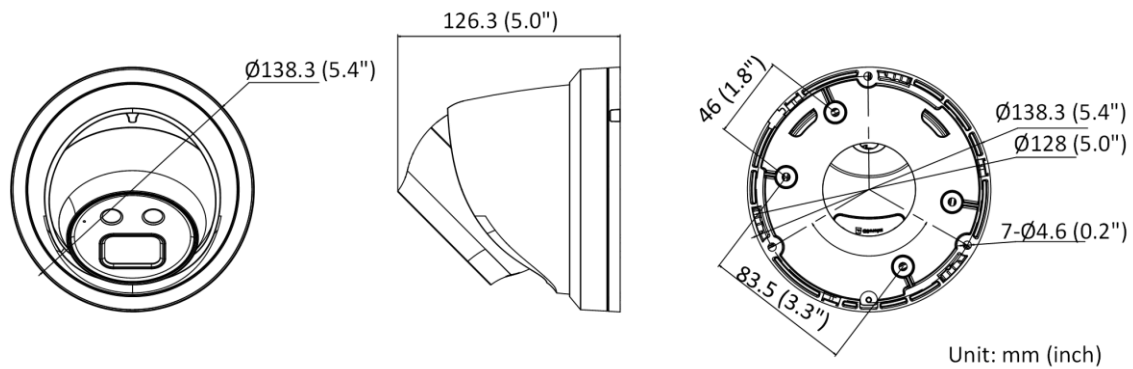

The max VCA trigger distances are for reference only, subject to environmental conditions such as weather, degree of lightness installation and background color

Lens(mm)	Max VCA trigger distance	
	Human Detection	Vehicle Detection
2.8mm	20m	40m
4mm	25m	50m
6mm	35m	70m
12mm	50m	100m

▪ Dimension

▪ Accessory

▪ Optional

WML	CPM	CB140PT	PC140	PM
CM	WMLB	PC140B