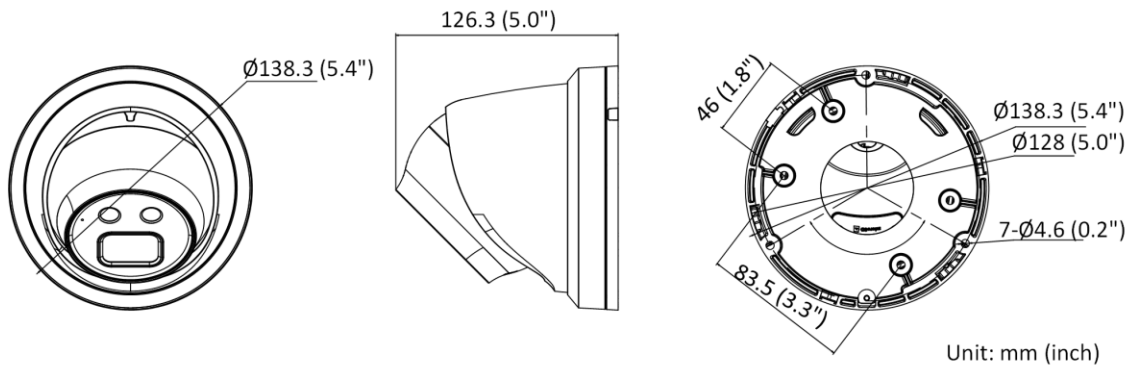

▪ **Analytics Application**

The max VCA trigger distances are for reference only, subject to environmental conditions such as weather, degree of lightness installation and background color

Lens(mm)	Max VCA trigger distance	
	Human Detection	Vehicle Detection
2.8mm	20m	40m
4mm	25m	50m
6mm	35m	70m
12mm	50m	100m

▪ **Dimension**

▪ **Accessory**

▪ **Optional**

WML	CPM	CB140PT	PC140	PM
CM