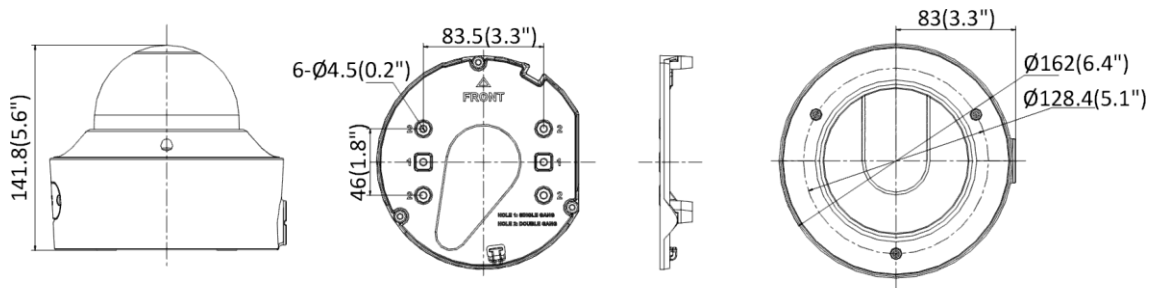

Lens(mm)	Max VCA trigger distance	
	Human Detection	Vehicle Detection
2.8mm	20m	40m

4mm	25m	50m
6mm	35m	70m
12mm	50m	100m

▪ **Dimension**

Unit: mm (inch)

▪ **Accessory**

▪ **Optional**

CPM	WMS	PM1	PC155	CM1
Pendant Mount			Pendant Cap	