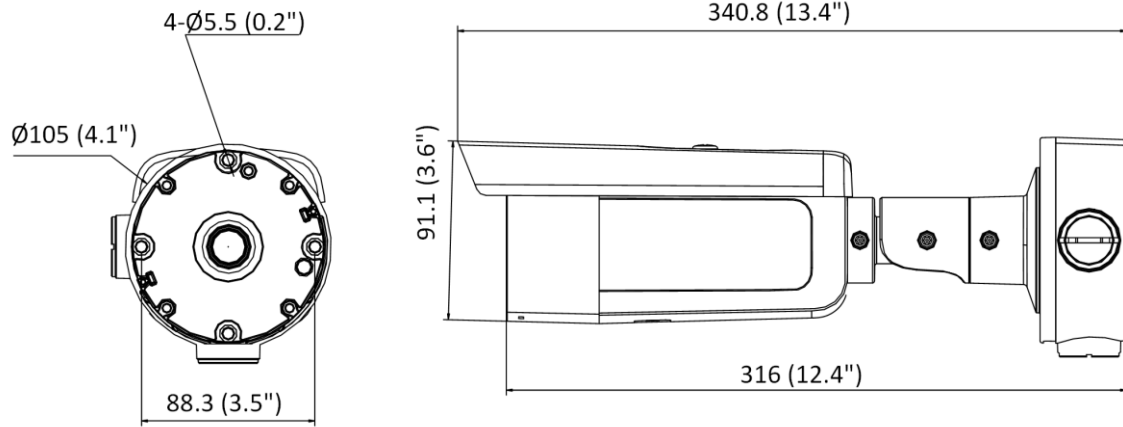

12mm

50m

100m

▪ **Dimension**

Unit: mm (inch)

▪ **Accessory**

▪ **Optional**

PM Pole Mount	CB130
	
	