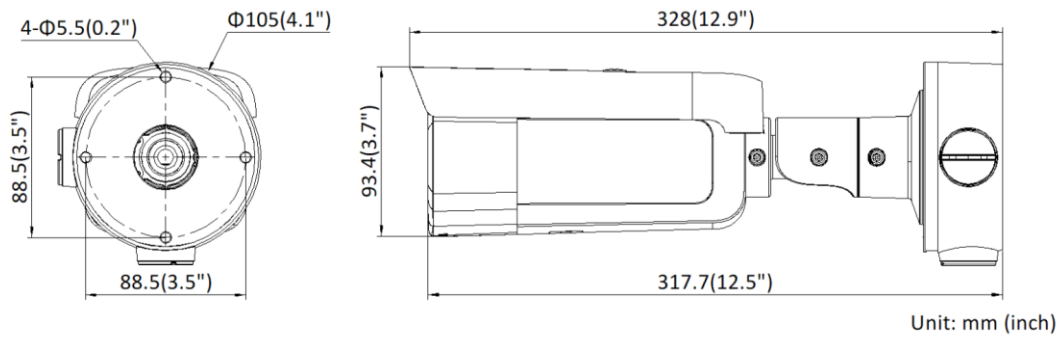

Lens(mm)	Max VCA trigger distance	
	Human Detection	Vehicle Detection
2.8mm	20m	40m
4mm	25m	50m
6mm	35m	70m
12mm	50m	100m

▪ **Dimension**

▪ **Accessory**

▪ **Optional**

CB130	PM Pole Mount
	
	

Distributed by