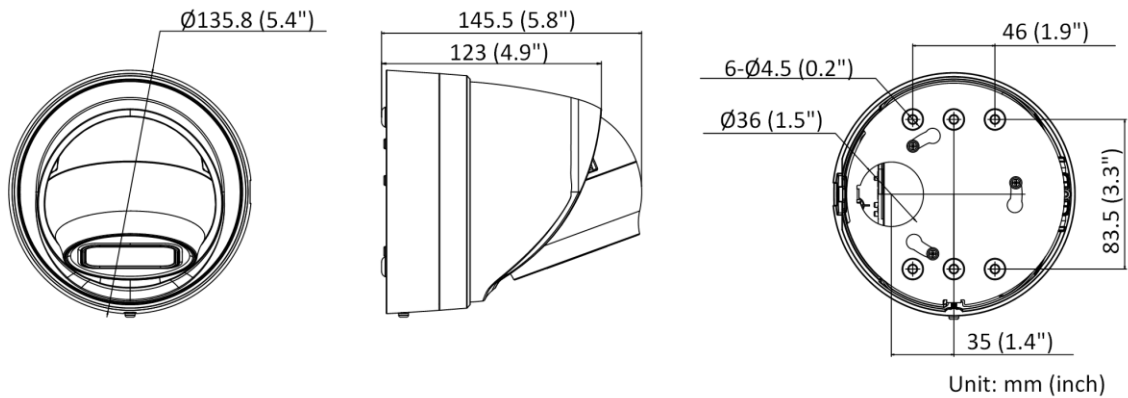

▪ **Analytics Application**

The max VCA trigger distances are for reference only, subject to environmental conditions such as weather, degree of lightness installation and background color

Lens(mm)	Max VCA trigger distance	
	Human Detection	Vehicle Detection
2.8mm	20m	40m
4mm	25m	50m
6mm	35m	70m
12mm	50m	100m

▪ **Dimension**

▪ **Accessory**

▪ **Optional**

CPM	PM	PC135H	WML	CM