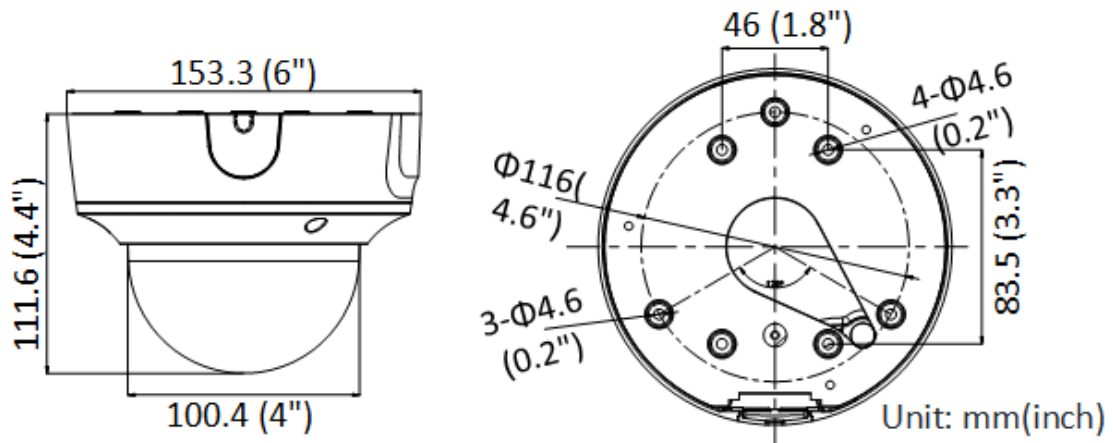

▪ **Dimension**

▪ **Accessory**

▪ **Optional**

DS-1471ZJ-155	DS-1475ZJ-SUS	DS-1473ZJ-155	DS-1250ZJ	DS-1280ZJ-DM55
Pendant Mount	Vertical Pole Mount	Wall Mount	Rain Shade	Junction box
DS-1473ZJ-155B	DS-1227ZJ-DM44	DS-1253ZJ-L	DS-1476ZJ-SUS	
Wall Mount	Pendant Mount	Rain Shade	Corner Mount