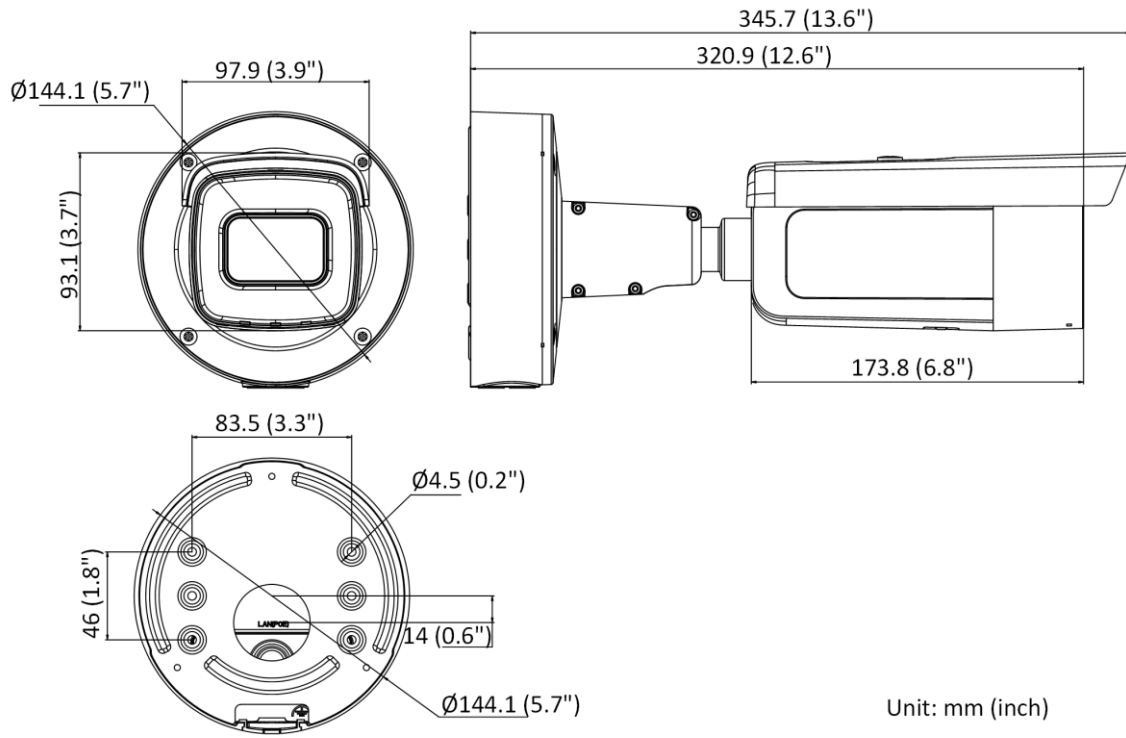

▪ Specification

Camera	
Image Sensor	1/1.8" Progressive Scan CMOS
Max. Resolution	3840 × 2160
Min. Illumination	Color: 0.003 Lux @ (F1.4, AGC ON), B/W: 0 Lux with IR
Shutter Time	1/3 s to 1/100,000 s
Day & Night	IR cut filter
Angle Adjustment	Pan: 0° to 355°, tilt: 0° to 90°, rotate: 0° to 360°
Lens	
Lens Type	Varifocal lens, motor-driven lens, 2.7 to 13.5 mm and 7 to 35 mm optional
Focal Length & FOV	2.7 to 13.5 mm: horizontal FOV 108° to 46°, vertical FOV 58° to 26°, diagonal FOV 127° to 52° 7 to 35 mm: horizontal FOV 42° to 15°, vertical FOV 23° to 9°, diagonal FOV 49° to 17°
Lens Mount	2.7 to 13.5 mm: Ø14 7 to 35 mm: Integrated
Iris Type	Auto-iris
Aperture	2.7 to 13.5 mm: F1.4 7 to 35 mm: F1.6
DORI	
DORI	2.7 to 13.5 mm: Wide: D: 86 m, O: 34 m, R: 17 m, I: 8 m Tele: D: 192 m, O: 76 m, R: 38 m, I: 19 m 7 to 35 mm: Wide: D: 200 m, O: 79 m, R: 40 m, I: 20 m Tele: D: 580 m, O: 230 m, R: 116 m, I: 58 m
Illuminator	
Supplement Light Type	IR
Supplement Light Range	2.7 to 13.5 mm: up to 60 m 7 to 35 mm: up to 80 m
Smart Supplement Light	Yes
IR Wavelength	850 nm
Video	
Main Stream	50 Hz: 25 fps (3840 × 2160, 3200 × 1800, 2688 × 1520, 1920 × 1080, 1280 × 720) 60 Hz: 24 fps (3840 × 2160) 30 fps (3200 × 1800, 2688 × 1520, 1920 × 1080, 1280 × 720)
Sub-Stream	50 Hz: 25 fps (640 × 480, 640 × 360) 60 Hz: 30 fps (640 × 480, 640 × 360)

▪ Available Model

PCI-B18Z2S(2.7-13.5mm)(HIKVISION USA),PCI-B18Z2S(2.7-13.5mm)(US Branch),

▪ Dimension

▪ **Accessory**

▪ **Optional**

PM-LPR	CM1
	

Distributed by

**HIKVISION®****Headquarters**