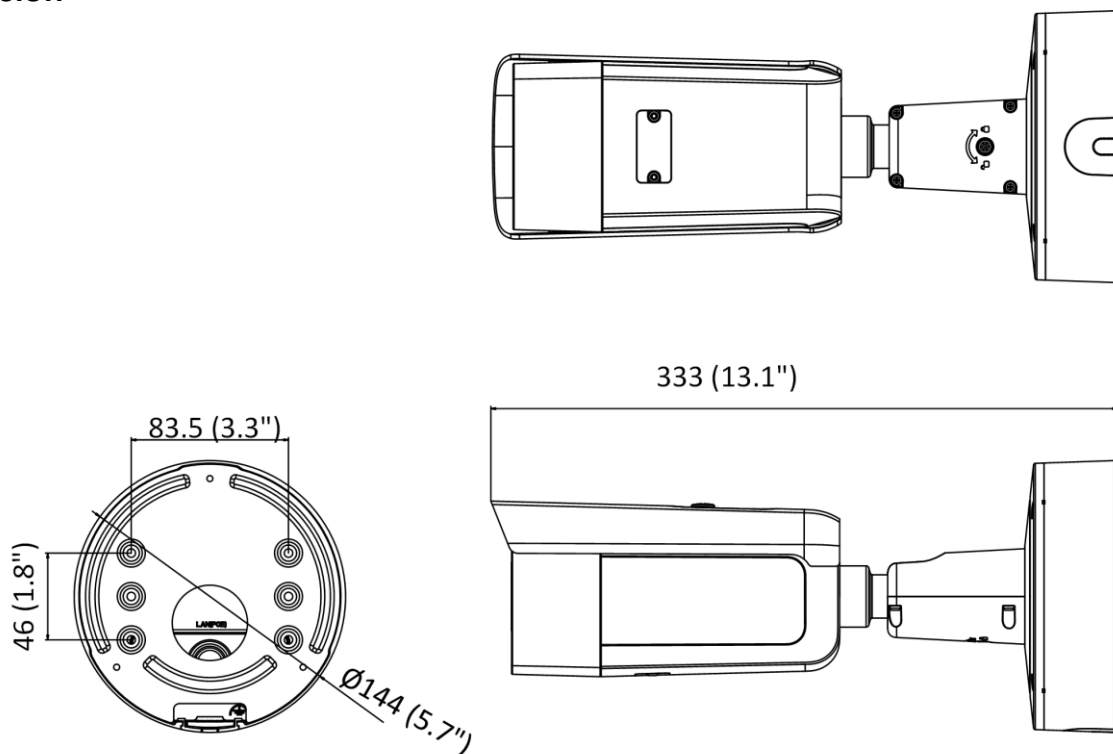

Approval	
EMC	FCC SDoC (47 CFR Part 15, Subpart B); CE-EMC (EN 55032: 2015, EN 61000-3-2: 2014, EN 61000-3-3: 2013, EN 50130-4: 2011 +A1: 2014); RCM (AS/NZS CISPR 32: 2015); IC VoC (ICES-003: Issue 6, 2016); KC (KN 32: 2015, KN 35: 2015)
Safety	UL (UL 60950-1); CB (IEC 60950-1: 2005 + Am 1: 2009 + Am 2: 2013, IEC 62368-1: 2014); CE-LVD (EN 60950-1: 2005 + Am 1: 2009 + Am 2: 2013, IEC 62368-1: 2014); BIS (IS 13252(Part 1): 2010+A1: 2013+A2: 2015); LOA (IEC/EN 60950-1)
Environment	CE-RoHS (2011/65/EU); WEEE (2012/19/EU); Reach (Regulation (EC) No 1907/2006)
Protection	IP67 (IEC 60529-2013), IK10 (IEC 62262:2002)

▪ **Available Model**

PCI-B15Z2S(2.7-13.5mm)(HIKVISION USA),PCI-B15Z2S(2.7-13.5mm)(US Branch),

▪ **Dimension**

Unit: mm (inch)