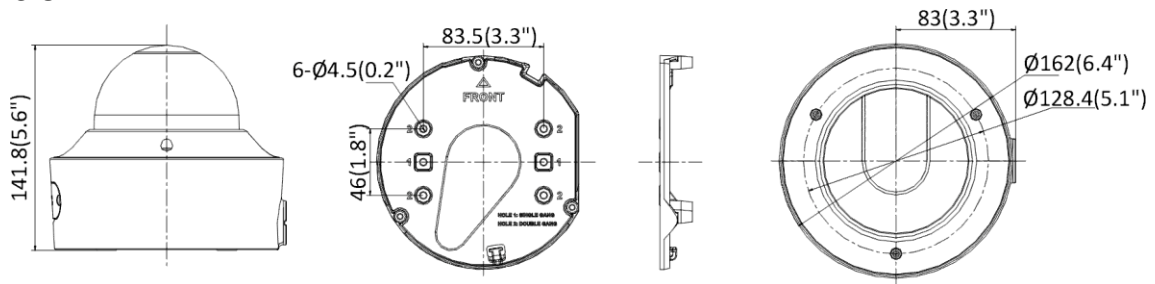

Protection	IP67 (IEC 60529-2013) IK10 (IEC 62262: 2002)
Anti-Corrosion Protection	NEMA 4X: NEMA 250-2014

▪ **Available Model**

- DS-2CD3D26G2T-IZHSY (2.8 to 12 mm)
- DS-2CD3D26G2T-IZHSUY (2.8 to 12 mm)
- DS-2CD3D26G2T-IZHSUY (8 to 32 mm)

▪ **Dimension**

Unit: mm (inch)

▪ **Accessory**

▪ **Optional**

DS-1476ZJ-Y Corner Mount	DS-1473ZJ-155-Y Wall Mount	DS-1471ZJ-155-Y Pendant Mount	DS-1475ZJ-Y Vertical Pole Mount