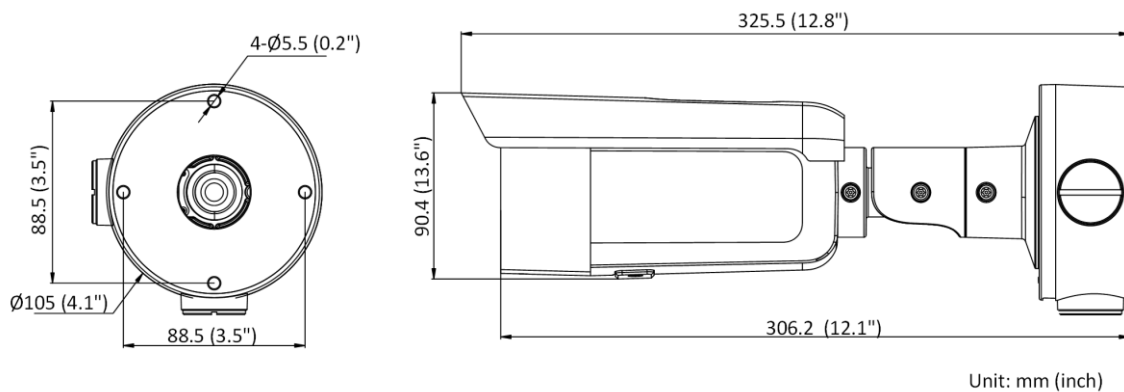

Approval

EMC	FCC SDoC (47 CFR Part 15, Subpart B); CE-EMC (EN 55032: 2015, EN 61000-3-2: 2019, EN 61000-3-3: 2013, EN 50130-4: 2011 +A1: 2014); RCM (AS/NZS CISPR 32: 2015); IC VoC (ICES-003: Issue 6, 2019); KC (KN 32: 2015, KN 35: 2015)
Safety	UL (UL 60950-1); CB (IEC 60950-1:2005 + Am 1:2009 + Am 2:2013, IEC 62368-1:2014); CE-LVD (EN 60950-1:2006+A2:2013, IEC 62368-1:2014+A11:2017); BIS (IS 13252(Part 1):2010+A1:2013+A2:2015); LOA (SANS IEC60950-1)
Environment	CE-RoHS (2011/65/EU); WEEE (2012/19/EU); Reach (Regulation (EC) No 1907/2006)
Protection	IP67 (IEC 60529-2013)

▪ Available Model

PCI-LB12F12S(12mm)(USA HIK),PCI-LB12F2S(2.8mm)(USA HIK),PCI-LB12F4S(4mm)(USA HIK),PCI-LB12F6S(6mm)(USA HIK),PCI-LB12F2S(2.8mm)(US Branch),PCI-LB12F4S(4mm)(US Branch),PCI-LB12F6S(6mm)(US Branch),

▪ Dimension

▪ Accessory