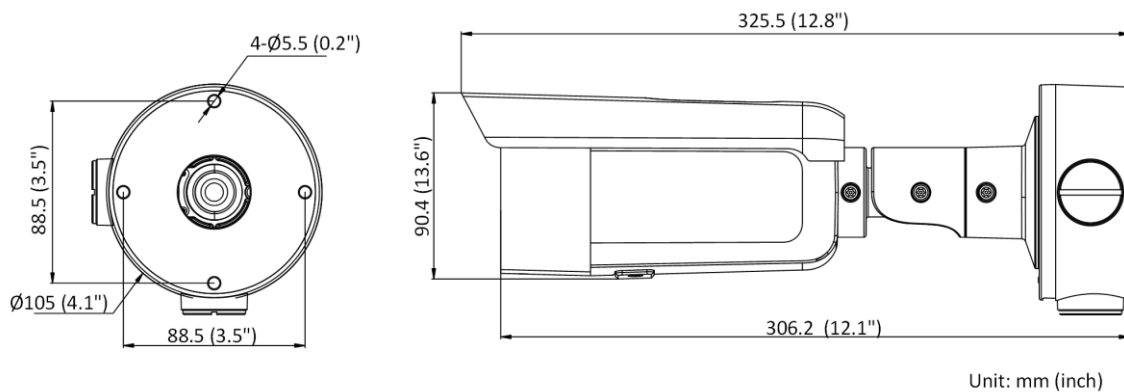

Approval	
EMC	FCC SDoC (47 CFR Part 15, Subpart B); CE-EMC (EN 55032: 2015, EN 61000-3-2: 2019, EN 61000-3-3: 2013, EN 50130-4: 2011 +A1: 2014); RCM (AS/NZS CISPR 32: 2015); IC VoC (ICES-003: Issue 6, 2019); KC (KN 32: 2015, KN 35: 2015)
Safety	UL (UL 60950-1); CB (IEC 60950-1:2005 + Am 1:2009 + Am 2:2013, IEC 62368-1:2014); CE-LVD (EN 60950-1:2006+A2:2013, IEC 62368-1:2014+A11:2017); BIS (IS 13252(Part 1):2010+A1:2013+A2:2015); LOA (SANS IEC60950-1)
Environment	CE-RoHS (2011/65/EU); WEEE (2012/19/EU); Reach (Regulation (EC) No 1907/2006)
Protection	IP67 (IEC 60529-2013)

▪ Available Model

PCI-LB15F6SL(6mm)(USA HIK),PCI-LB15F6SL(6mm)(US Branch),

▪ Dimension

▪ Accessory

▪ Optional