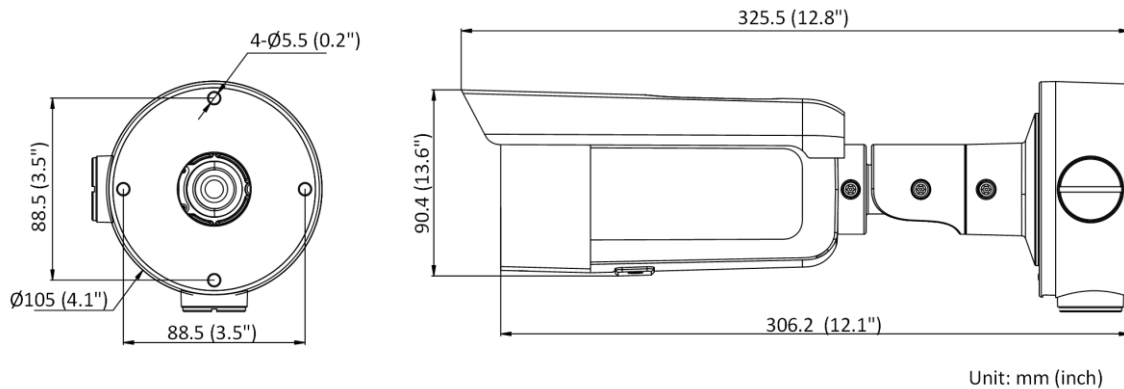

Approval

EMC	FCC SDoC (47 CFR Part 15, Subpart B); CE-EMC (EN 55032: 2015, EN 61000-3-2: 2019, EN 61000-3-3: 2013, EN 50130-4: 2011 +A1: 2014); RCM (AS/NZS CISPR 32: 2015); IC VoC (ICES-003: Issue 6, 2019); KC (KN 32: 2015, KN 35: 2015)
Safety	UL (UL 60950-1); CB (IEC 60950-1:2005 + Am 1:2009 + Am 2:2013, IEC 62368-1:2014); CE-LVD (EN 60950-1:2006+A2:2013, IEC 62368-1:2014+A11:2017); BIS (IS 13252(Part 1):2010+A1:2013+A2:2015); LOA (SANS IEC60950-1)
Environment	CE-RoHS (2011/65/EU); WEEE (2012/19/EU); Reach (Regulation (EC) No 1907/2006)
Protection	IP67 (IEC 60529-2013)

▪ Available Model

PCI-LB15F2SL(2.8mm)(USA HIK), PCI-LB15F2SL(2.8mm)(US Branch),

▪ Dimension

▪ Accessory

▪ Optional