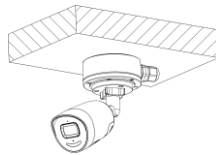

▪ **Accessory**

▪ **Optional**

DS-1280ZJ-XS

Junction Box