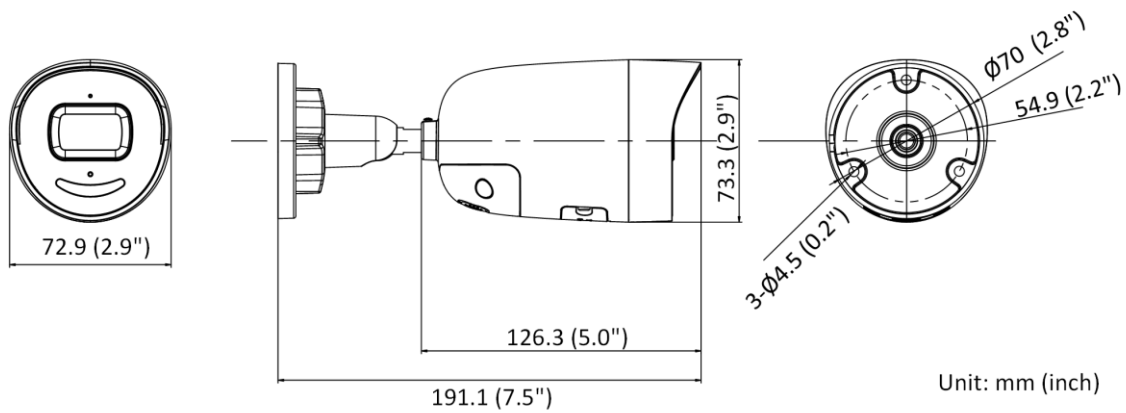

Approval

EMC	FCC SDoC (47 CFR Part 15, Subpart B); CE-EMC (EN 55032: 2015, EN 61000-3-2: 2019, EN 61000-3-3: 2013, EN 50130-4: 2011 +A1: 2014); RCM (AS/NZS CISPR 32: 2015); IC VoC (ICES-003: Issue 6, 2019); KC (KN 32: 2015, KN 35: 2015)
Safety	UL (UL 60950-1); CB (IEC 60950-1:2005 + Am 1:2009 + Am 2:2013, IEC 62368-1:2014); CE-LVD (EN 60950-1:2006+A2:2013, IEC 62368-1:2014+A11:2017); BIS (IS 13252(Part 1):2010+A1:2013+A2:2015); LOA (SANS IEC60950-1)
Environment	CE-RoHS (2011/65/EU); WEEE (2012/19/EU); Reach (Regulation (EC) No 1907/2006)
Protection	IP67 (IEC 60529-2013)

Available Model

DS-2CD3056G2-IU/SL (2.8/4/6 mm)

Dimension