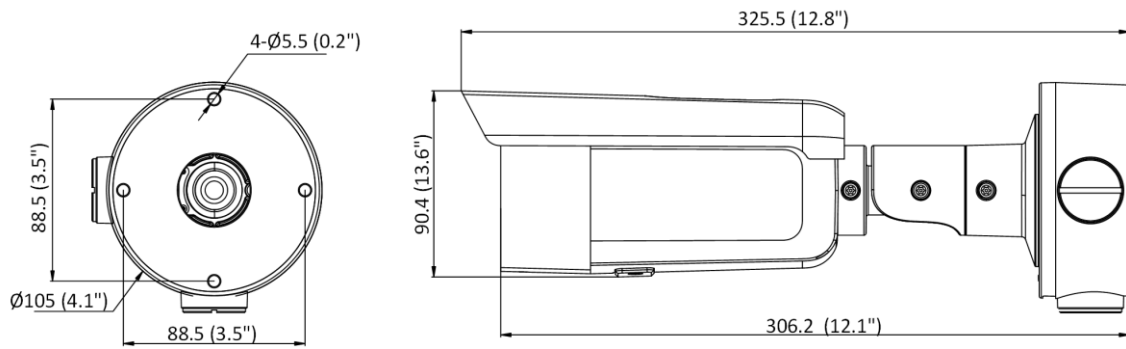

Approval

EMC	FCC SDoC (47 CFR Part 15, Subpart B); CE-EMC (EN 55032: 2015, EN 61000-3-2: 2019, EN 61000-3-3: 2013, EN 50130-4: 2011 +A1: 2014); RCM (AS/NZS CISPR 32: 2015); IC VoC (ICES-003: Issue 6, 2019); KC (KN 32: 2015, KN 35: 2015)
Safety	UL (UL 60950-1); CB (IEC 60950-1:2005 + Am 1:2009 + Am 2:2013, IEC 62368-1:2014); CE-LVD (EN 60950-1:2006+A2:2013, IEC 62368-1:2014+A11:2017); BIS (IS 13252(Part 1):2010+A1:2013+A2:2015); LOA (SANS IEC60950-1)
Environment	CE-RoHS (2011/65/EU); WEEE (2012/19/EU); Reach (Regulation (EC) No 1907/2006)
Protection	IP67 (IEC 60529-2013)

▪ Available Model

DS-2CD3T56G2-ISU/SL (2.8/4/6 mm)

▪ Dimension

Unit: mm (inch)