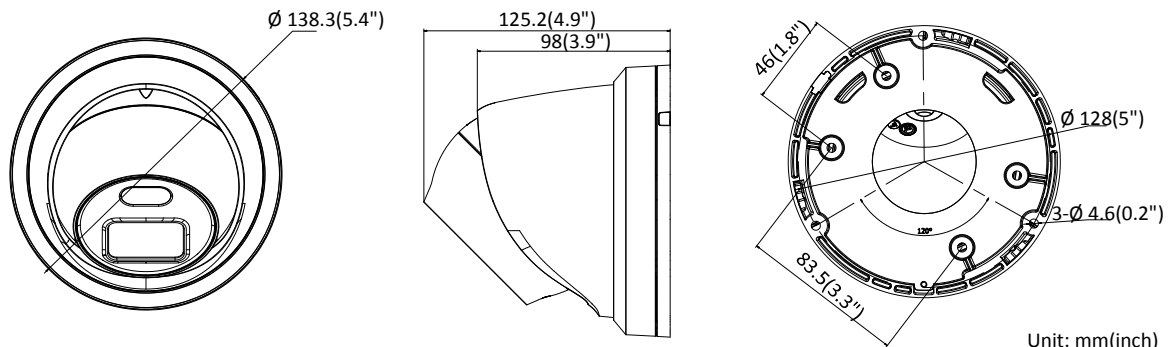

Dimension

Unit: mm(inch)

Accessory

Optional

DS-1273ZJ-140B Wall Mount	DS-1273ZJ-140 Wall Mount	DS-1275ZJ-SUS Vertical Pole Mount	DS-1280ZJ-PT6 Junction Box	DS-1276ZJ-SUS Corner Mount
DS-1271ZJ-140 Pendant Mount