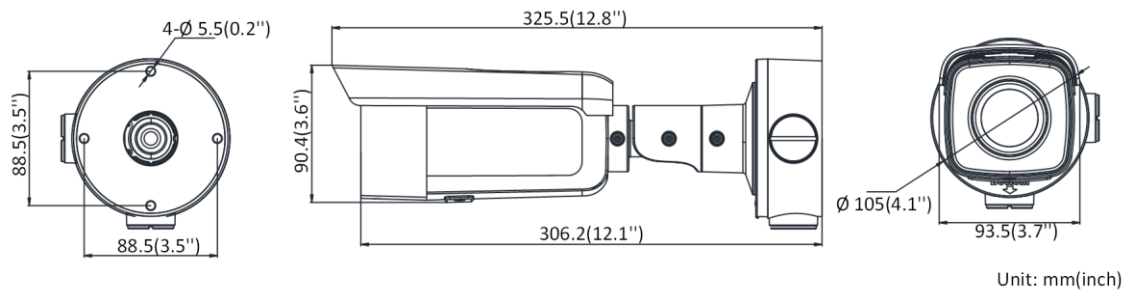

Interface	
Audio	1 input (line in), 1 output (line out), mono sound
Communication Interface	1 RJ45 10M/100M self-adaptive Ethernet port
Alarm	1 alarm input, 1 alarm output (max. 12 VDC, 30 mA)
On-board storage	Built-in micro SD/SDHC/SDXC slot, up to 128 GB
General	
Web Client Language	32 languages English, Russian, Estonian, Bulgarian, Hungarian, Greek, German, Italian, Czech, Slovak, French, Polish, Dutch, Portuguese, Spanish, Romanian, Danish, Swedish, Norwegian, Finnish, Croatian, Slovenian, Serbian, Turkish, Korean, Traditional Chinese, Thai, Vietnamese, Japanese, Latvian, Lithuanian, Portuguese (Brazil)
General Function	Anti-flicker, three streams, heartbeat, mirror, privacy masks, password reset via e-mail, pixel counter, HTTP listening
Reset	Reset via reset button on camera body, web browser and client software
Startup and Operating Conditions	-30 °C to 60 °C (-22 °F to 140 °F), humidity 95% or less (non-condensing)
Storage Conditions	-30 °C to 60 °C (-22 °F to 140 °F), humidity 95% or less (non-condensing)
Power Supply	12 VDC ± 25%, Φ 5.5 mm coaxial power plug; PoE (802.3af, class 3)
Power Consumption and Current	12 VDC± 25%, 0.87 A, max. 10.5 W; PoE (802.3af, 36V to 57V), 0.34 A to 0.22 A, max. 12.5 W
Material	Front cover: Metal, camera body: Metal, sun shield: Plastic
Dimensions	Camera: Φ 105 × 325.5 mm (Φ 4.1" × 12.8") Package: 386 × 156 × 155 mm (15.2" × 6.1" × 6.1")
Weight	Camera: Approx. 1.1 kg (2.4 lb.) With package: Approx. 1.8 kg (4 lb.)
Approval	
EMC	47 CFR Part 15, Subpart B; EN 55032: 2015, EN 61000-3-2: 2014, EN 61000-3-3: 2013, EN 50130-4: 2011 +A1: 2014; AS/NZS CISPR 32: 2015; ICES-003: Issue 6, 2016; KN 32: 2015, KN 35: 2015
Safety	UL 60950-1, IEC 60950-1:2005 + Am 1:2009 + Am 2:2013, EN 60950-1:2005 + Am 1:2009 + Am 2:2013, IS 13252(Part 1):2010+A1:2013+A2:2015
Chemistry	2011/65/EU, 2012/19/EU, Regulation (EC) No 1907/2006
Protection	Ingress protection: IP67 (IEC 60529-2013)

## Dimensions