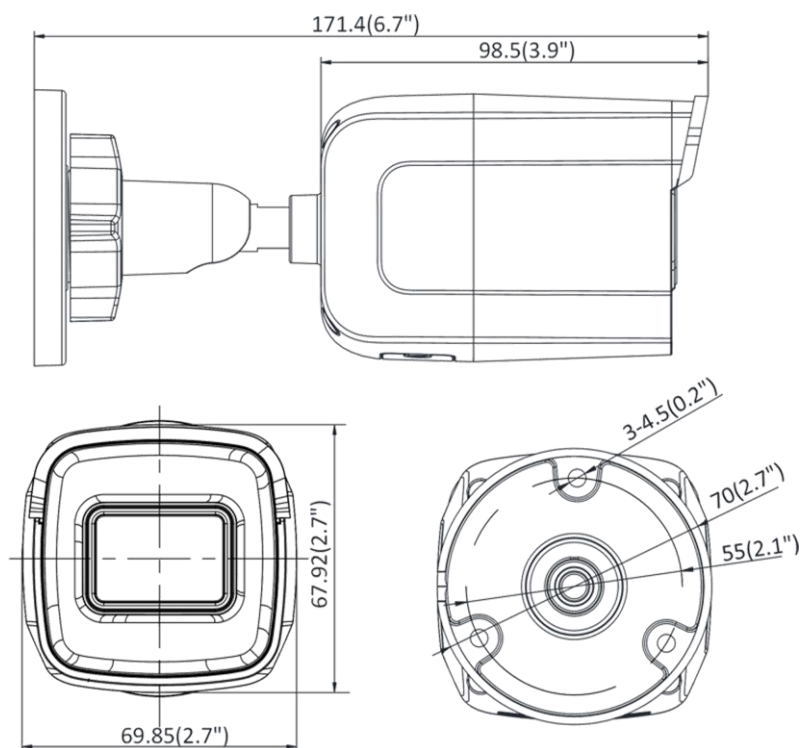

Dimensions

Accessory