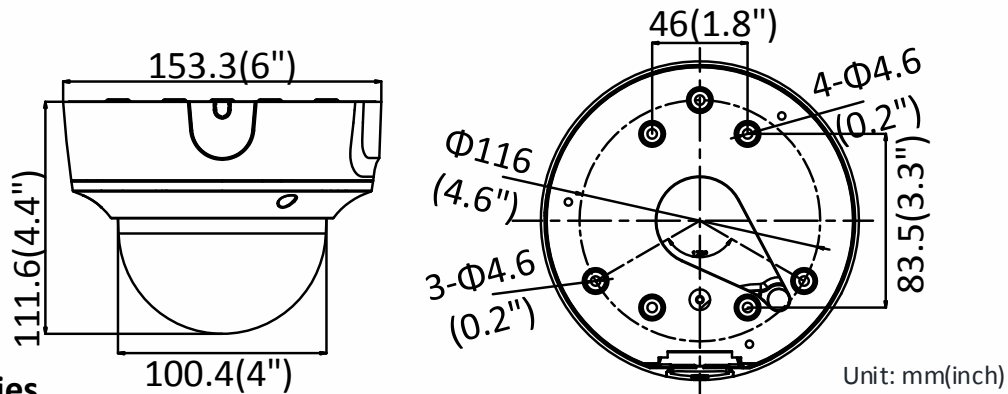

Dimensions

Accessories

DS-1475ZJ-SUS
Vertical Pole Mount

DS-1476ZJ-SUS
Corner Mount

Distributed by