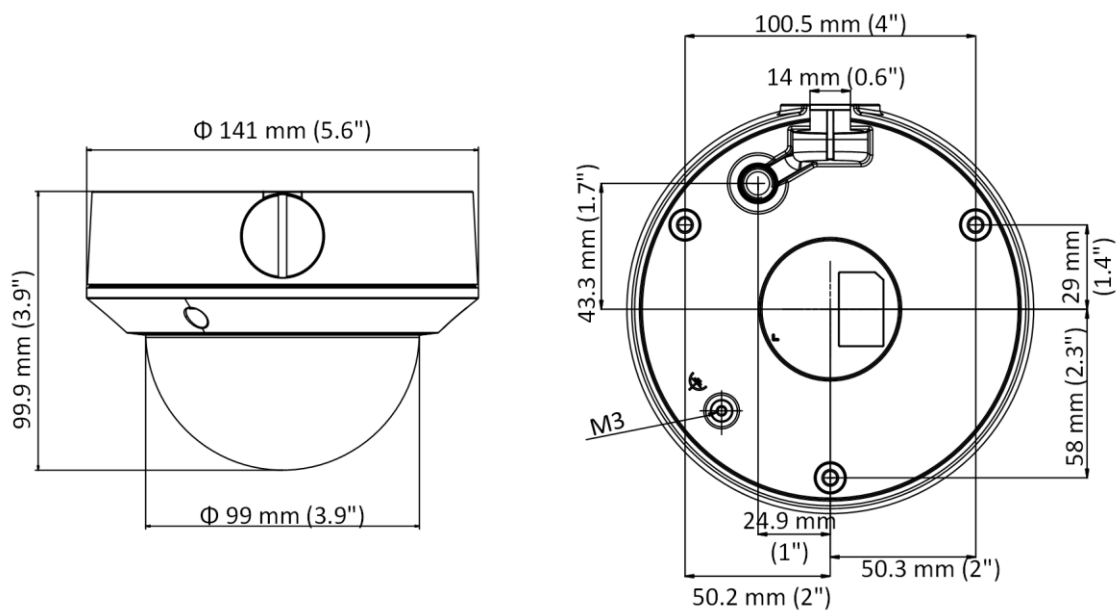

Safety	UL 60950-1, IEC 60950-1:2005 + Am 1:2009 + Am 2:2013, EN 60950-1:2005 + Am 1:2009 + Am 2:2013, IS 13252(Part 1):2010+A1:2013+A2:2015, IEC/EN 60950-1
Chemistry	2011/65/EU, 2012/19/EU, Regulation (EC) No 1907/2006
Protection	Ingress protection: IP67 (IEC 60529-2013), IK10(IEC 62262:2002)

* Listed resolutions are only selectable options. It does not mean that all streams can work at their maximum resolution at the same time.

Available Model

DS-2CD3721G0-IZ (2.7 to 13.5 mm)

Dimension

Unit: mm (inch)