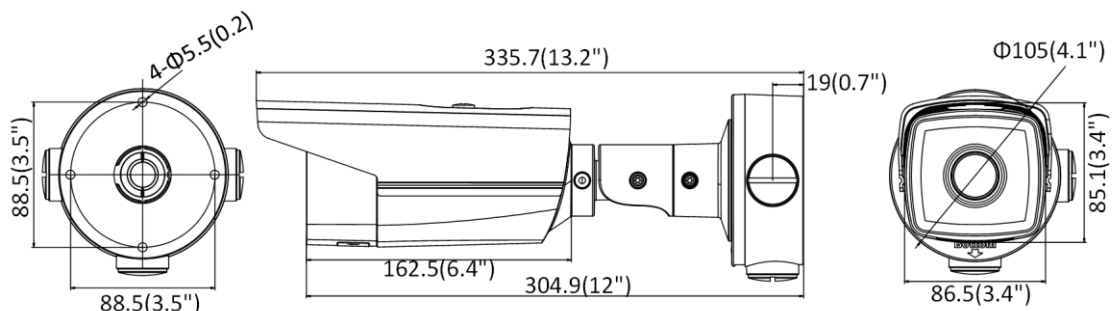

Available Model

DS-2CD3T63G0-2I (2.8/4/6/8 mm), DS-2CD3T63G0-4I (2.8/4/6/8 mm), DS-2CD3T63G0-2IS (2.8/4/6/8 mm), DS-2CD3T63G0-4IS (2.8/4/6/8 mm)

Dimension

Unit:mm(inch)

Accessory