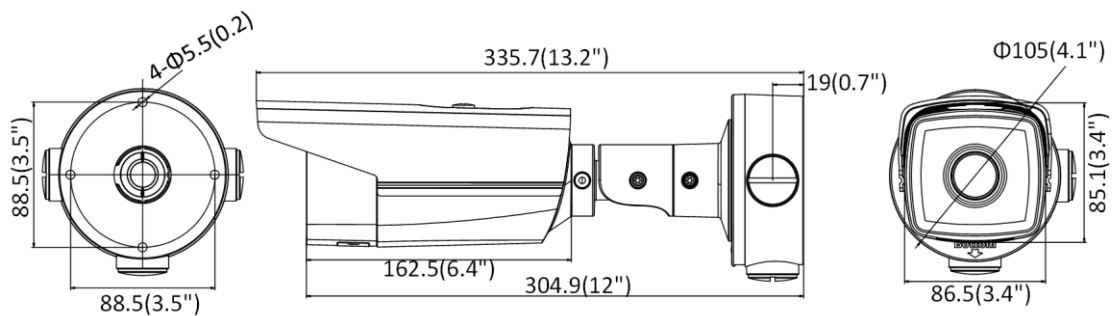

Dimension

Unit:mm(inch)

Accessory