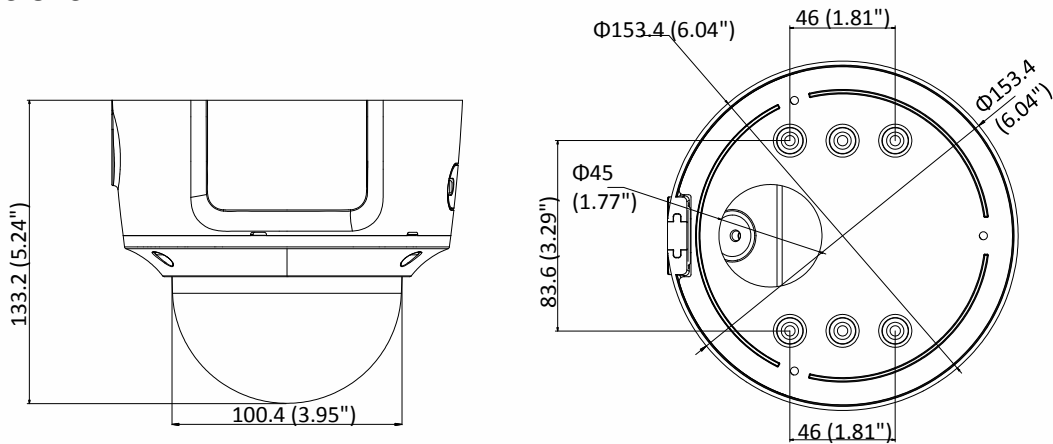

Power Consumption and Current	12 VDC, 0.9 A, max. 10.5 W PoE (802.3af, 36V to 57V), 0.4 A to 0.2 A, max. 12.5 W
Protection Level	IP66, IK10
Material	Metal
Dimensions	Φ 153.4 × 133.2 mm (Φ 6.04" × 5.24")
Weight	Camera: 1287 g (2.8 lb.)

Available Model:

DS-2CD3745G0-IZS (2.7 to 13.5 mm)

Dimensions

Unit: mm(inch)

Accessories

DS-1471ZJ-155
Pendant Mount

DS-1473ZJ-155
Wall Mount

DS-1475ZJ-SUS
Vertical Pole Mount