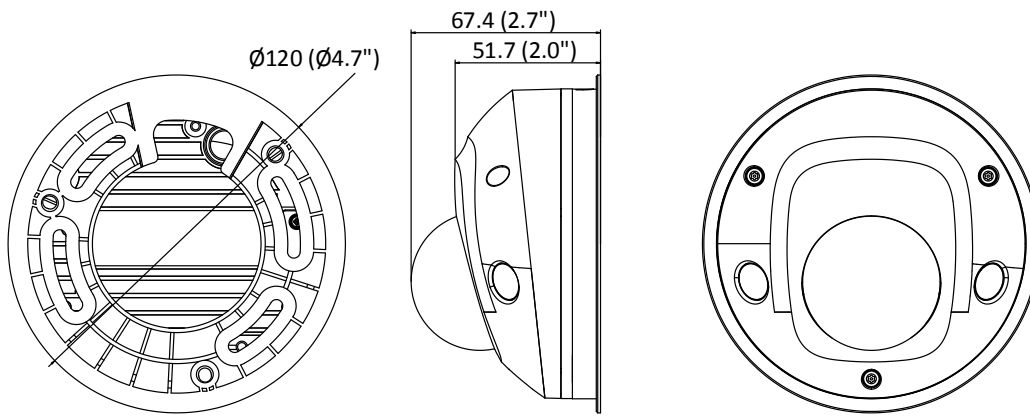

Material	Front cover: plastic , Bottom base: metal
Dimensions	Ø120 mm × 67.4 mm (Ø4.7" × 2.7")
Weight	Camera: Approx. 400 g (0.88 lb.)

Available Models:

DS-2CD3525G0-IS (2.8/4/6 mm)

Dimensions

Unit: mm (inch)