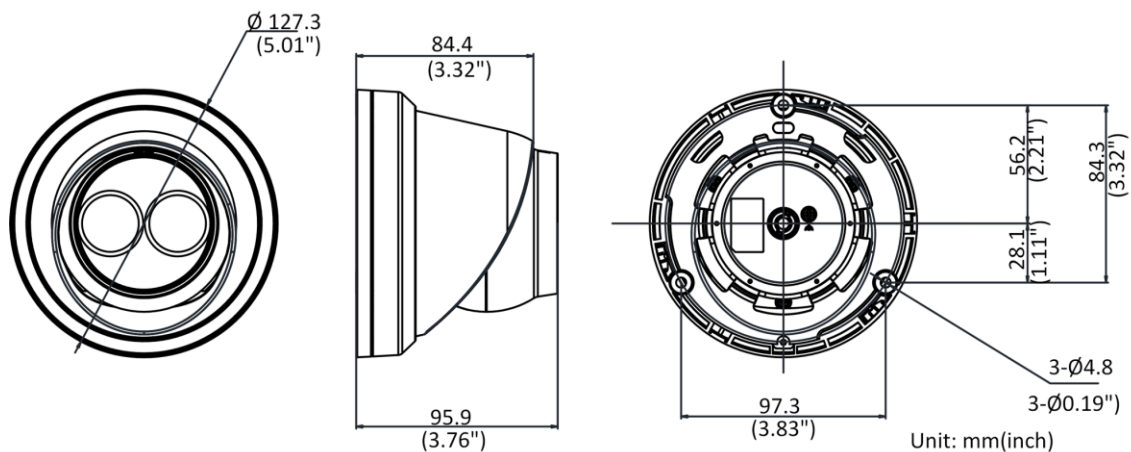

Web Client Language	32 languages English, Russian, Estonian, Bulgarian, Hungarian, Greek, German, Italian, Czech, Slovak, French, Polish, Dutch, Portuguese, Spanish, Romanian, Danish, Swedish, Norwegian, Finnish, Croatian, Slovenian, Serbian, Turkish, Korean, Traditional Chinese, Thai, Vietnamese, Japanese, Latvian, Lithuanian, Portuguese (Brazil)
Power Supply	12 VDC $\pm$ 25%, Φ 5.5 mm coaxial power plug; PoE (802.3af, class 3)
Power Consumption and Current	12 VDC, 0.5 A, max. 6.0W; PoE (802.3af, 36V to 57V), 0.3 A to 0.2 A, max. 7.5W
Protection Level	IP67
Material	Metal
Dimensions	Camera: Φ 127.3 $\times$ 95.9 mm (Φ 5.0" $\times$ 3.4") Package: 150 $\times$ 150 $\times$ 141 mm (5.9" $\times$ 5.9" $\times$ 5.6")
Weight	Camera: approx. 620 g (1.4 lb.)

Available Model

DS-2CD3363G0-I (2.8/4/6 mm)

Dimension