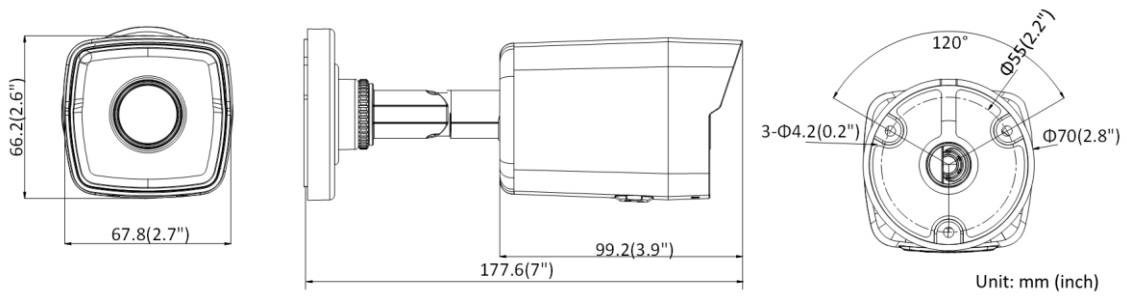

Dimension

Accessory