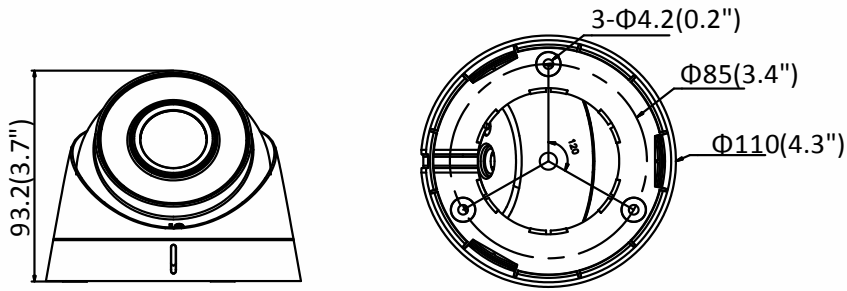

Dimensions

Unit:mm(inch)

Accessories

Distributed by