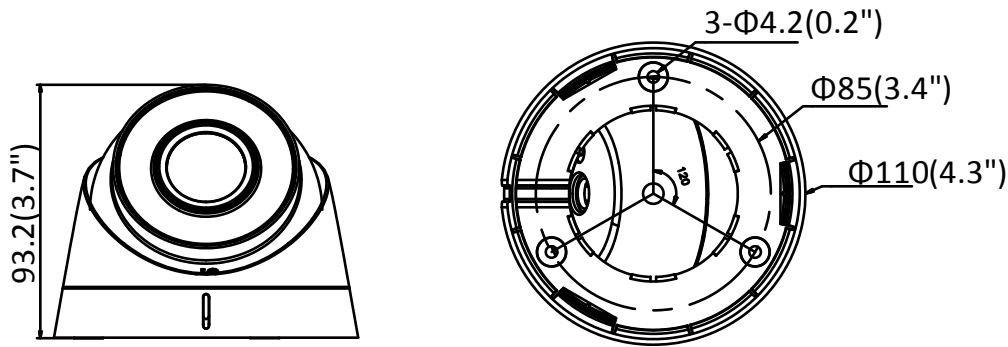

Dimensions

Unit:mm(inch)

Accessories

Distributed by