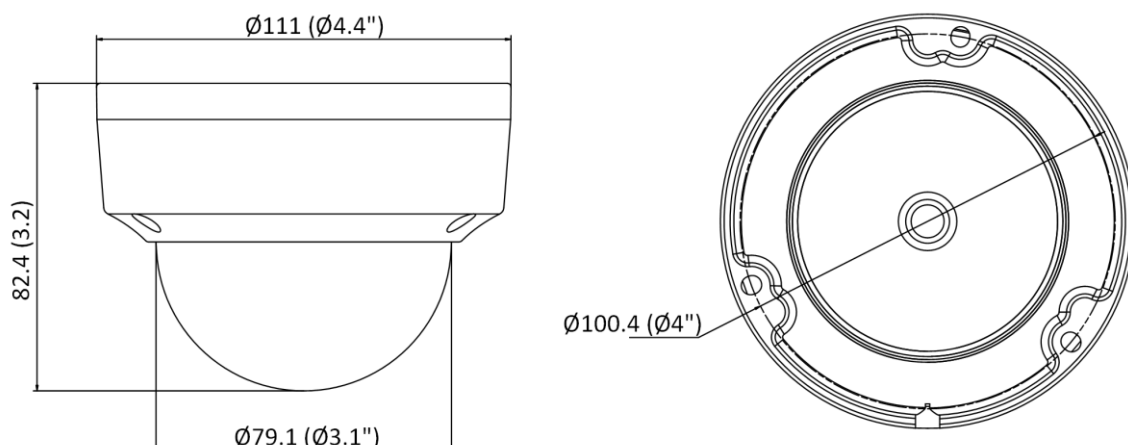

▪ **Dimension**

Unit: mm (inch)

▪ **Accessory**

▪ **Optional**

DS-1272ZJ-110B Wall mount	DS-1258ZJ Wall mount	DS-1272ZJ-110 Wall mount	DS-1271ZJ-110 Pendant Mount	DS-1275ZJ-SUS Vertical pole mount
DS-1276ZJ-SUS Corner mount	DS-1280ZJ-DM18 Junction box	DS-1259ZJ Inclined ceiling mount	DS-1250ZJ Water-proof	DS-2280ZJ-WA110 Junction box