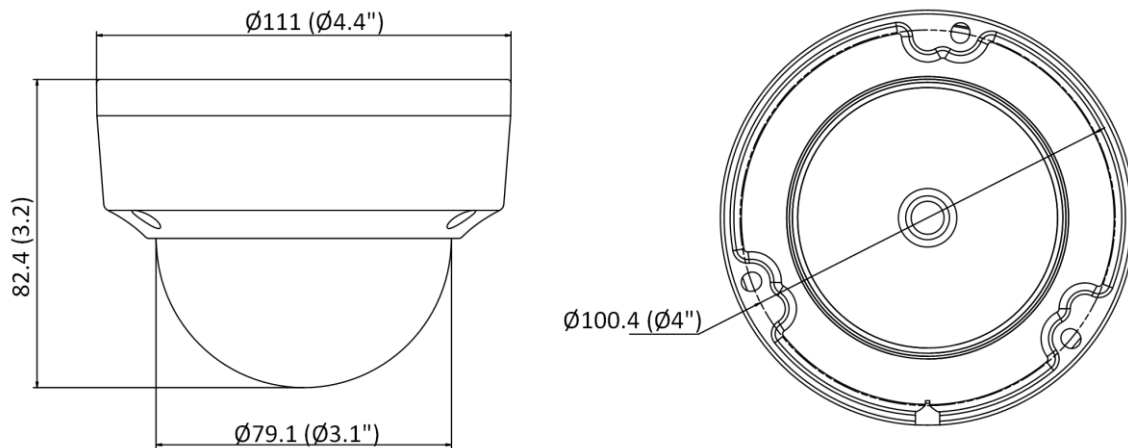

▪ **Dimension**

Unit: mm (inch)

▪ **Accessory**

▪ **Optional**

DS-1272ZJ-110B Wall mount	DS-1258ZJ Wall mount	DS-1272ZJ-110 Wall mount	DS-1271ZJ-110 Pendant Mount	DS-1275ZJ-SUS Vertical pole mount
DS-1276ZJ-SUS Corner mount	DS-1280ZJ-DM18 Junction box	DS-1259ZJ Inclined ceiling mount	DS-1250ZJ Water-proof	DS-2280ZJ-WA110 Junction box