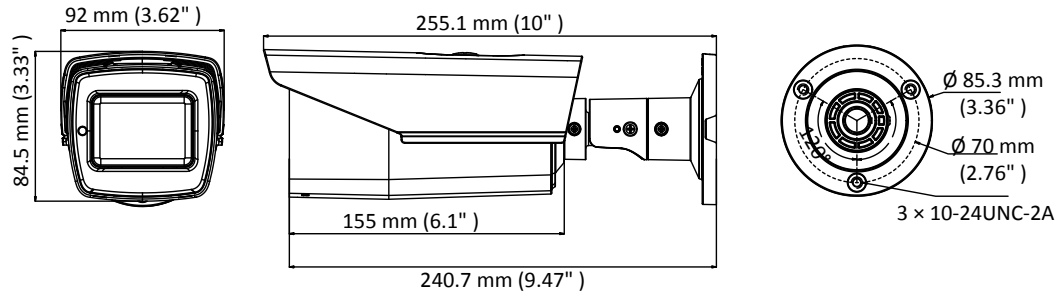

## Specification

<b>Camera</b>	
Image Sensor	8.29 megapixel progressive scan CMOS
Frame Rate	TVI: 8MP@12.5fps, 8MP@15fps, 5MP@20fps, 4MP@25fps, 4MP@30fps, 2MP@25fps, 2MP@30fps CVI: 8MP@12.5fps, 8MP@15fps AHD: 8M@12.5fps, 8M@15fps CVBS: 960H P/N
Resolution	3840 (H) × 2160 (V)
Min. illumination	Color: 0.01 Lux @ (F1.2, AGC ON), 0 Lux with IR
Shutter Time	PAL: 1/12.5s to 1/50,000 s NTSC: 1/15 s to 1/50,000 s
Lens	2.7 mm to 13.5 mm motorized vari-focal lens
Horizontal Field of View	108.1° to 45.6°
Lens Mount	Φ14
Day & Night	IR cut filter
Angle Adjustment	Pan: 0° to 360°; Tilt: 0° to 90°; Rotate: 0° to 360°
Synchronization	Internal synchronization
DWDR (Digital Wide Dynamic Range)	105 dB
<b>Menu</b>	
AGC	Yes
D/N Mode	Auto/Color/BW (Black and White)
White Balance	Auto/Manual
BLC	Yes
DWDR (Digital Wide Dynamic Range)	Yes
Functions	Brightness, Sharpness, DNR, Mirror, Smart IR, HLC
<b>Interface</b>	
Video Output	1 HD analog output
Switch Button	TVI/AHD/CVI/CVBS
<b>General</b>	
Operating Conditions	-40 °C to 60 °C (-40 °F to 140 °F), humidity: 90% or less (non-condensation)
Power Supply	9 VDC to 15 VDC -A: 9.6 VDC to 14.4 VDC; 19.2 VAC to 28.8 VAC <i>*You are recommended to use one power adapter to supply the power for one camera.</i>
Power Consumption	Max. 8.6 W -A: Max. 10.8 W
Protection Level	IP67
Material	Front cover: Metal Main body: Plastic Bracket: Metal
IR Range	Up to 80 m
Communication	Up the coax, Protocol: HIKVISION-C (TVI output)
Dimensions	84.5 mm × 92 mm × 255.1 mm (3.33" × 3.62" × 10")
Weight	Approx. 695 g (1.53 lb.)

## Dimension