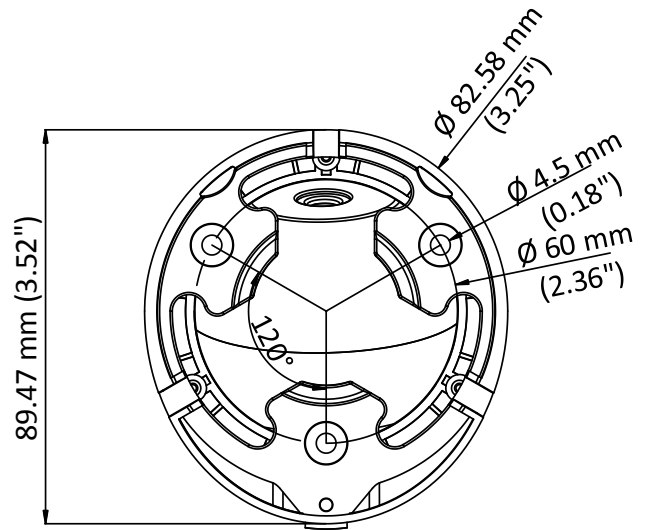

Order Model

DS-2CE76D3T-ITMF

Dimension