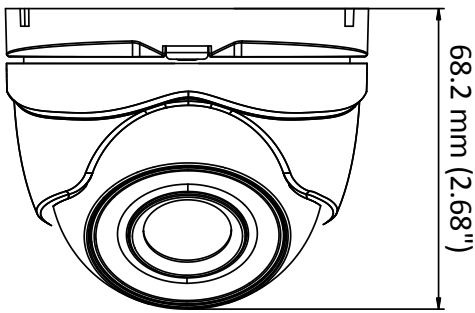

Order Model

DS-2CE76D3T-ITMF

Dimension