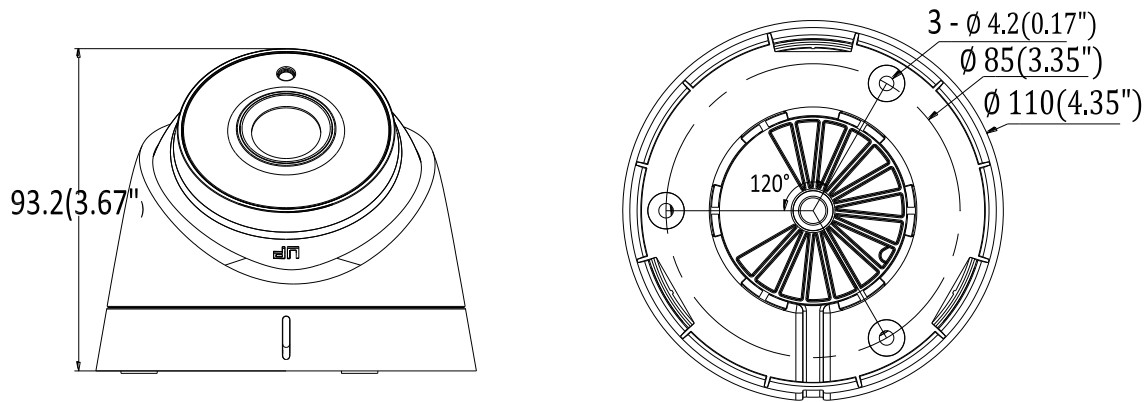

## Specifications

<b>Camera</b>	
Image Sensor	2MP CMOS Image Sensor
Signal System	PAL/NTSC
Frame Rate	PAL: 1080p@25fps NTSC: 1080p@30fps
Resolution	1920 (H) × 1080 (V)
Min. illumination	0.01 Lux @(F1.2, AGC ON), 0 Lux with IR
Shutter Time	1/25 (1/30) s to 1/50,000 s
Lens	2.8 mm, 3.6 mm, 6 mm, 8 mm, 12 mm fixed lens
Horizontal Field of View	103 ° (2.8 mm), 82.2 ° (3.6 mm), 54 ° (6 mm), 37.7 ° (8 mm), 24.2 ° (12 mm)
Lens Mount	M12
Day & Night	IR cut filter
Angle Adjustment	Pan: 0 to 360 °, Tilt: 0 to 180 °, Rotation: 0 to 360 °
Synchronization	Internal synchronization
<b>Menu</b>	
AGC	Low/middle/high
Day/Night Mode	Smart/color/BW(Black and White)
Backlight Compensation	Yes
DWDR	Yes
Language	English, Chinese
Functions	Brightness, Sharpness, DNR, Mirror
<b>Interface</b>	
Video Output	1 HD analog output
<b>General</b>	
Operating Conditions	-20 °C to 45 °C (-4 °F to 113 °F), Humidity 90% or less (non-condensing)
Power Supply	12 VDC±15%
Power Consumption	Max. 4 W
Ingress Protection	IP66
IR Range	Up to 40 m
Dimension	Φ 110 mm × 93.2 mm(Φ 4.33" × 3.67")
Weight	Approx. 350 g (0.77 lb.)

## Dimensions