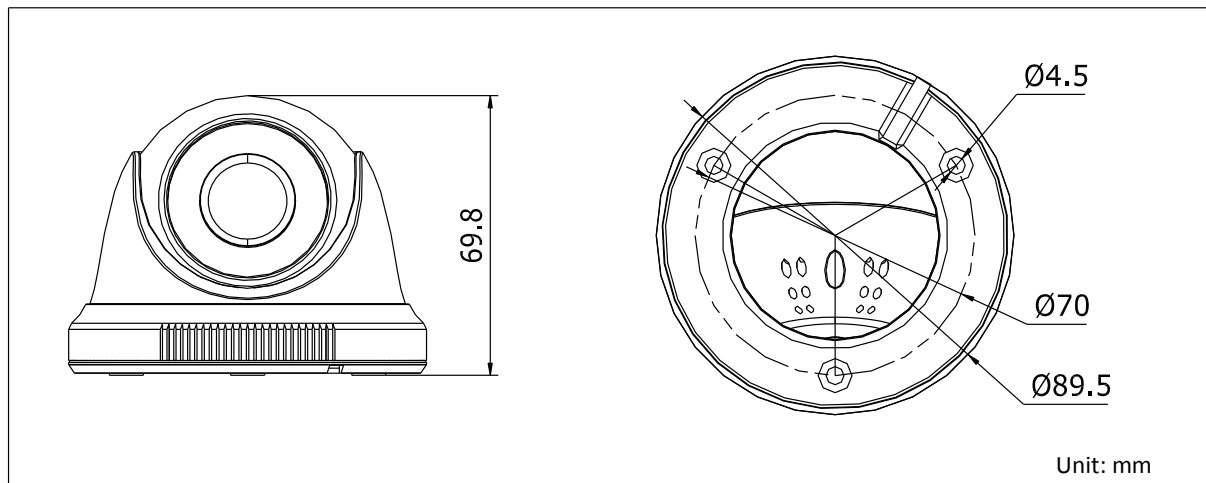

DS-2CE56D0T-IRP HD1080p Indoor IR Turret Camera

Key Features

- 2 Megapixel high-performance CMOS
- Analog HD output, up to 1080p resolution
- True Day/Night, smart IR
- Up to 20 m IR distance

Specifications

| Camera | |
|--------------------------|--|
| Image Sensor | 2MP CMOS Image Sensor |
| Signal System | PAL/NTSC |
| Frame Rate | PAL: 1080p@25fps NTSC: 1080p@30fps |
| Resolution | 1920 (H) × 1080 (V) |
| Min. illumination | 0.01 Lux @ (F1.2,AGC ON),0 Lux with IR |
| Shutter Time | 1/25(1/30) s to 1/50,000 s |
| Lens | 2.8 mm, 3.6 mm, 6 mm fixed lens |
| Horizontal Field of View | 103 ° (2.8 mm), 82.2 ° (3.6 mm), 54 ° (6 mm) |
| Lens Mount | M12 |
| Day & Night | IR cut filter |
| Angle Adjustment | Pan: 0 to 360°, Tilt: 0 to 75°, Rotation: 0 to 360° |
| Synchronization | Internal synchronization |
| Menu | |
| AGC | Low/middle/high |
| Day/Night Mode | Smart/color/BW(Black and White) |
| Backlight Compensation | Yes |
| DWDR | Yes |
| Language | English, Chinese |
| Functions | Brightness, Sharpness, DNR, Mirror |
| Interface | |
| Video Output | 1 HD analog output |
| General | |
| Operating Conditions | -20 °C to 45 °C (-4 °F to 113 °F), Humidity 90% or less (non-condensing) |
| Power Supply | 12 VDC±15% |
| Power Consumption | Max. 4 W |
| Material | Plastic |
| IR Range | Up to 20 m |
| Dimension | Φ 89.5 mm × 69.8 mm(Φ 3.52" × 2.75") |
| Weight | Approx. 250 g (0.55 lb.) |

Order Models

DS-2CE56DOT-IRP

Dimensions

Accessories

DS-1272ZJ-110-TRS
Wall Mounting

DS-1275ZJ-SUS
Vertical Pole Mounting

DS-1276ZJ-SUS
Corner Mounting

DS-1H18
Video Balun -SUS