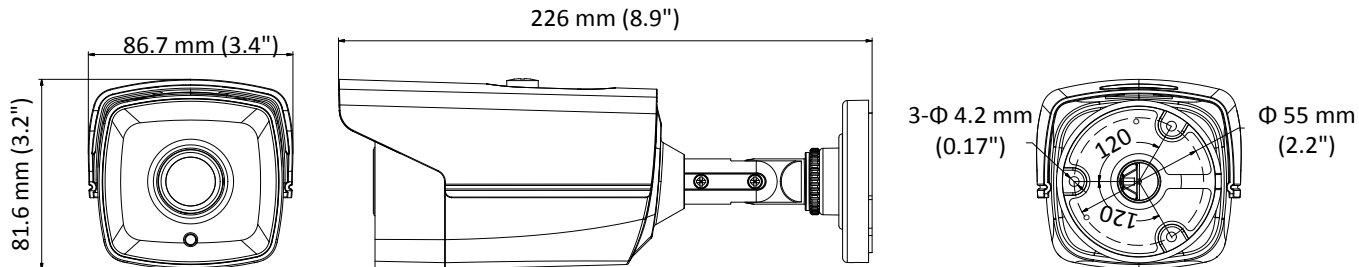

### Key Features

- 2.0 megapixel high-performance CMOS
- HD analog output, up to 1080p resolution
- 2.8 mm, 3.6 mm, 6 mm, 8 mm, 12 mm fixed focal lens
- True Day/Night
- EXIR 2.0, smart IR, up to 40 m IR distance
- IP66
- PoC.af
- Up the coax (HIKVISION-C)

## Specification

<b>Camera</b>	
Image Sensor	2.0 megapixel progressive scan CMOS
Signal System	PAL/NTSC
Frame Rate	PAL: 1080p@25fps NTSC: 1080p@30fps
Resolution	1920 (H) × 1080 (V)
Min. illumination	0.01 Lux@(F1.2, AGC ON), 0 Lux with IR
Shutter Time	PAL: 1/25 s to 1/50, 000 s NTSC: 1/30 s to 1/50, 000 s
Lens	2.8 mm, 3.6 mm, 6 mm, 8 mm, 12 mm fixed lens
Horizontal Field of View	103.55° (2.8 mm), 82.63° (3.6 mm), 54.38° (6 mm), 37.96° (8 mm), 24.36° (12 mm)
Lens Mount	M12
Day & Night	IR cut filter
Angle Adjustment	Pan: 0° to 360°, Tilt: 0° to 180°, Rotate: 0° to 360°
Synchronization	Internal synchronization
<b>Menu</b>	
AGC	Low/middle/high
Day/Night Mode	Smart/color/BW(Black and White)
Backlight Compensation	Yes
DWDR	Yes
Language	English, Chinese
Functions	Brightness, Sharpness, DNR, Mirror
<b>Interface</b>	
Video Output	1 HD analog output
<b>General</b>	
Operating Conditions	-40 °C to 60 °C (-40 °F to 140 °F), humidity: 90% or less (non-condensation)
Power Supply	12 VDC ± 30%/PoC.af
Power Consumption	Max. 4.5 W
Ingress Protection	IP66
Material	Front cover: Metal Main Body: Plastic Bracket: Metal
IR Range	Up to 40 m
Communication	Up the coax, Protocol: HIKVISION-C (TVI output)
Dimensions	86.7 mm × 81.6 mm × 226 mm(3.4" × 3.2" × 8.9")
Weight	Approx. 430 g (0.95 lb.)

## Dimension