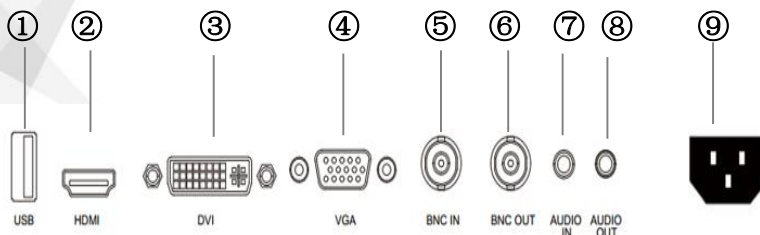

Interfaces

NO.	Description
1	USB
2	HDMI: HDMI signal input
3	DVI: DVI signal input
4	VGA: VGA Analog Signal Input
5	BNC IN: BNC signal input
6	BNC OUT: BNC signal output
7	AUDIO IN
8	AUDIO OUT
9	AC power input

Model

DS-D5032FC-A

Specifications

Model	DS-D5032FC-A	
Backlight	LED Backlight	
Screen Size	31.5 inch	
Pixel Pitch	0.12125 mm (H) × 0.36375 mm (V)	
Max Resolution	1920×1080@60Hz	
Brightness	300 cd/m ²	
Contrast	1000: 1	
Response Time	8 ms	
Color	16.7M	
Active Area (H×V)	698.40 mm x 392.85 mm	
Viewing Angle	Horizontal 178°, vertical 178°	
Interfaces	DVI input	1
	HDMI input	1
	VGA input	1
	BNC(in/out)	In×1, Out×1
	PC Audio(in/out)	In×1, Out×1, 3.5 mm mini-jack
	USB	1
Loudspeaker	2 W x 2, 6Ω	
Power Supply	AC 100 ~ 240 V , 50/60 Hz	
Power Consumption	≤45W	
Standby Power Consumption	≤ 0.5 W	
Working Temperature	0 to 40 ° C (32 to 104 ° F)	
Working Humidity	10 to 85 %	
Storage Temperature	-10 to 55 ° C (-4 to 131 ° F)	
Storage Humidity	5 to 95%	
Color of Casing	Black	
VESA	M4, 100 mm × 100 mm	
Dimensions(W*H*D)	729mm x 433mm x 50mm / 728.8mm x 526mm x 167.2mm(with base)	
Package Dimension (W×H×D)	803mm x 513mm x 197mm	
Gross Weight	9.25Kg	
Net Weight	5.75kg	
Accessories	VGA cable	1
	HDMI cable	1
	Power cord	1
	Remote control	1
	Battery	2
	User manual	1
	Base bracket	1
	Warranty card	1
Bracket	Base bracket	Contain 1
	Wall mounted	Optional DS-DM1940W
*Note	All specifications mentioned above are subject to the actual product	