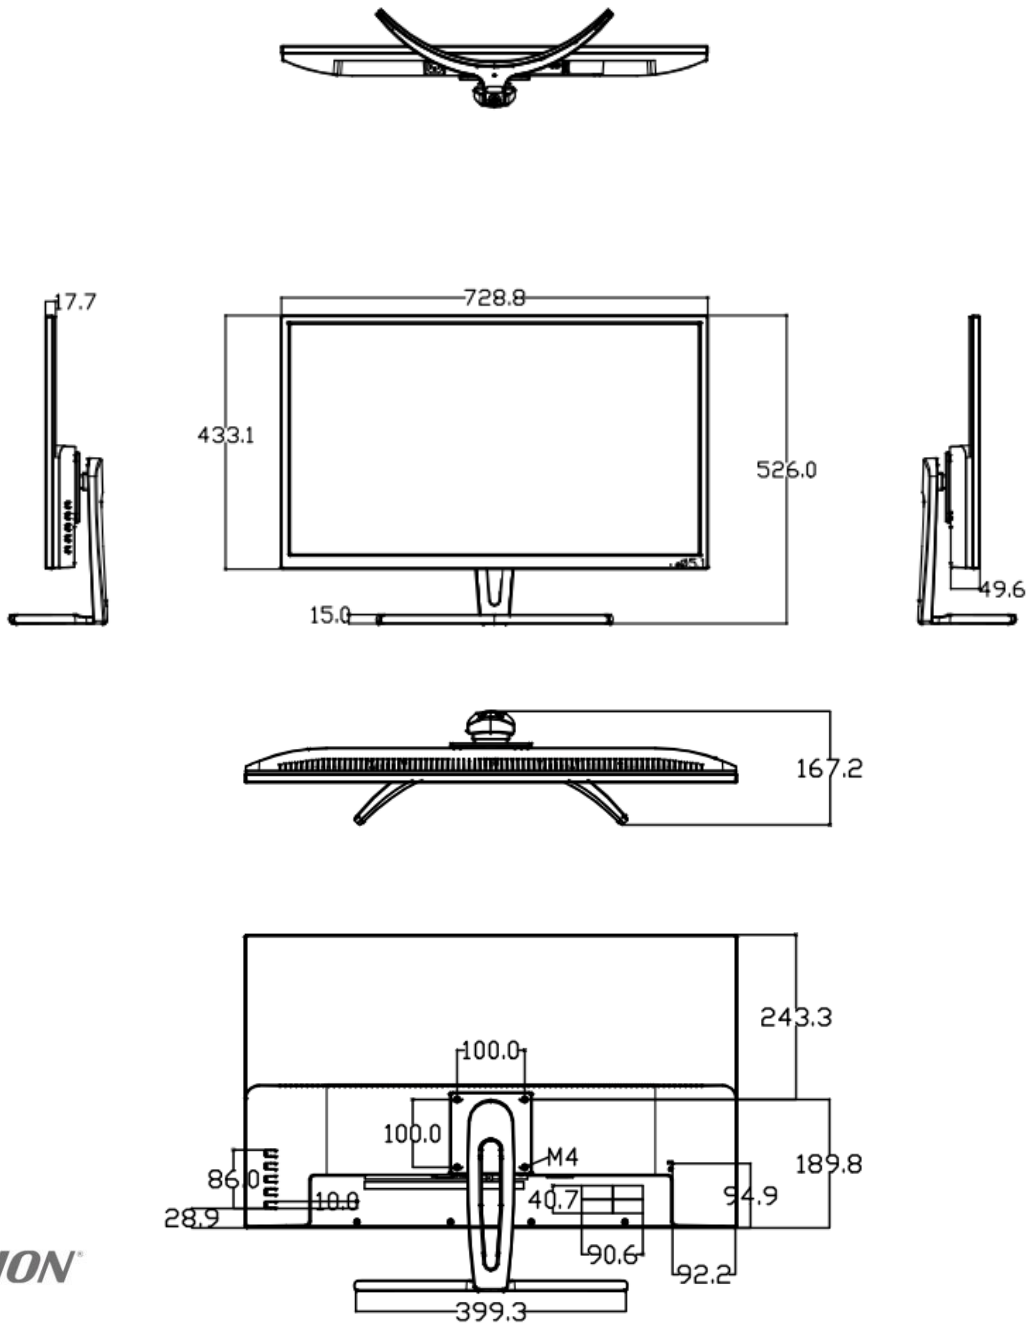

Dimensions (unit: mm)

Distributed by

HIKVISION

Headquarters

No.555 Qianmo Road, Binjiang District,
Hangzhou 310051, China
T +86-571-8807-5998
overseasbusiness@hikvision.com

Hikvision USA
T +1-909-895-0400
sales.usa@hikvision.com

Hikvision Italy
T +39-0438-6902
info.it@hikvision.com

Hikvision Singapore
T +65-6684-4718
sg@hikvision.com

Hikvision Africa
T +27 (10) 0351172
sale.africa@hikvision.com

Hikvision Europe
T +31-23-55-42-770
info.eu@hikvision.com

Hikvision France
T +33(0)1-85-330-450
info.fr@hikvision.com

Hikvision Oceania
T +61-2-8599-4233
salesau@hikvision.com

Hikvision Hong Kong
T +852-2151-1761

Hikvision Middle East
T +971-4-8816086
salesme@hikvision.com

Hikvision Spain
T +34-91-737-16-55
info.es@hikvision.com

Hikvision Canada
T +1-909-895-0400
sales.usa@hikvision.com

Hikvision Russia
T +7-495-669-67-99
saleru@hikvision.com

Hikvision Poland
T +48-22-460-01-50
poland@hikvision.com

Hikvision Korea
T +82-31-731-8841
sales.korea@hikvision.com

Hikvision India
T +91-22-28469900
sales@pramahikvision.com

Hikvision UK
T +01628-902140
support.uk@hikvision.com

Hikvision Brazil
T +55 11 3318-0050
Latam.support@hikvision.com