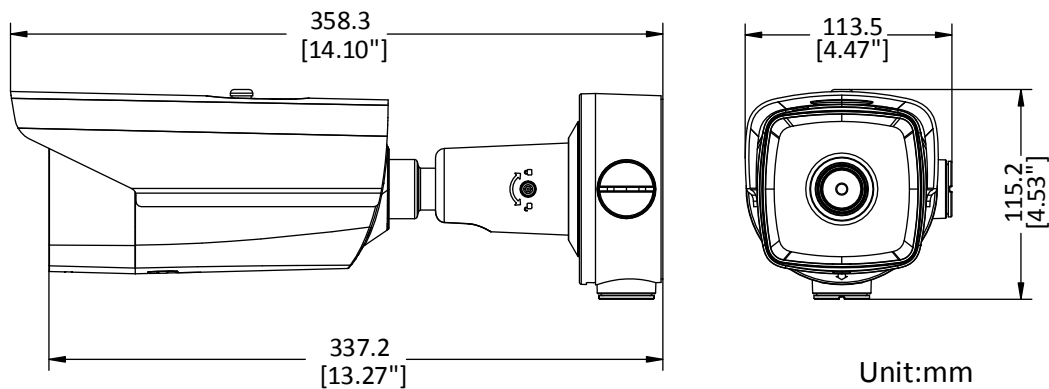

Available Model

DS-2TD2137-35/P

Dimension

Distributed by

**HIKVISION®****Headquarters**

No.555 Qianmo Road, Binjiang District,
Hangzhou 310051, China
T +86-571-8807-5998
overseasbusiness@hikvision.com

Hikvision USA
T +1-909-895-0400
sales.usa@hikvision.com