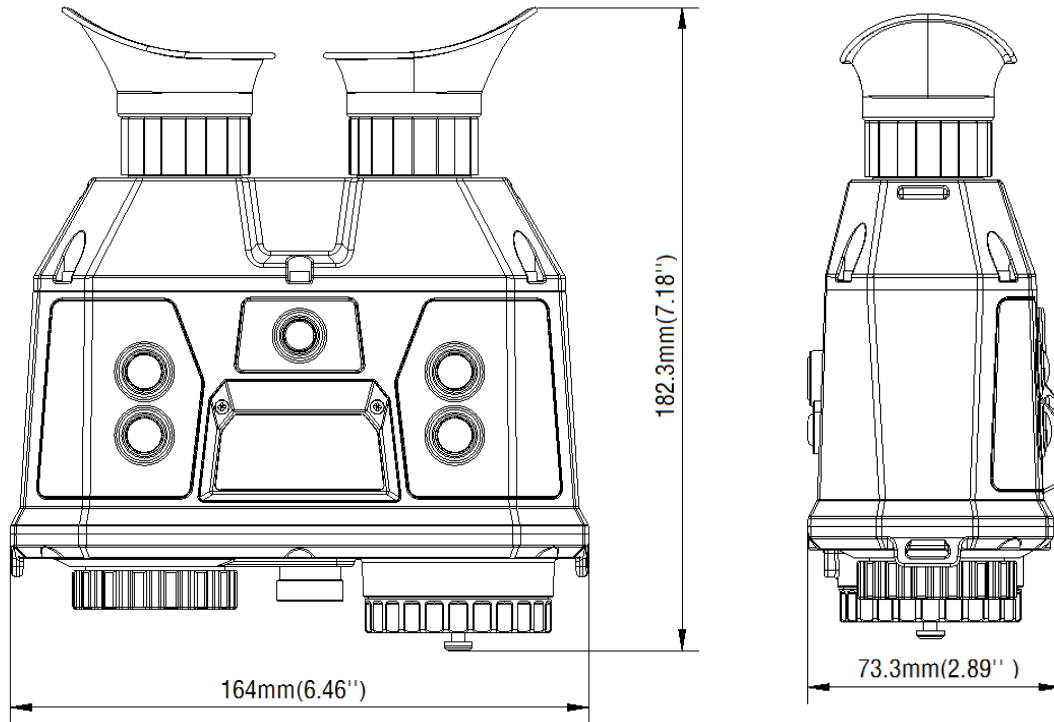

Working Temperature	-30 °C to 55 °C (-22 °F to 131 °F)
Protection level	IP67
Mounting	UNC 1/4"-20
Cable Output	Aviation plug: connecting to BNC, DB9, and USB
Accessories (Supplied)	Battery charger, battery charger power cable, wiping cloth, two wrist straps, User manual, aviation plug cable, eight batteries
Dimension (L x W x H)	164mm × 182.3mm × 73.3mm (6.46" × 7.18" × 2.89")
Weight	<1.0kg (2.20 lb)

Order Models

DS-2TS16-35VI/W

Dimensions

Distributed by

HIKVISION

Headquarters

No.555 Qianmo Road, Binjiang District,
Hangzhou 310051, China
T +86-571-8807-5998
overseasbusiness@hikvision.com

Hikvision USA
T +1-909-895-0400
sales.usa@hikvision.com