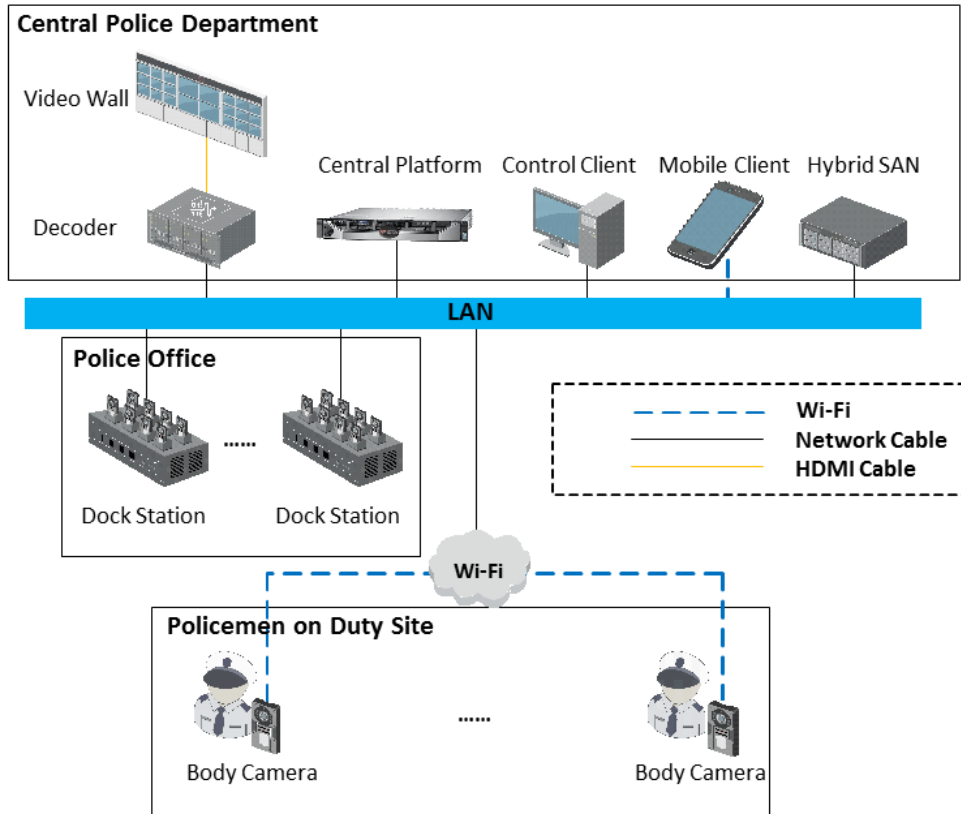

Typical Application