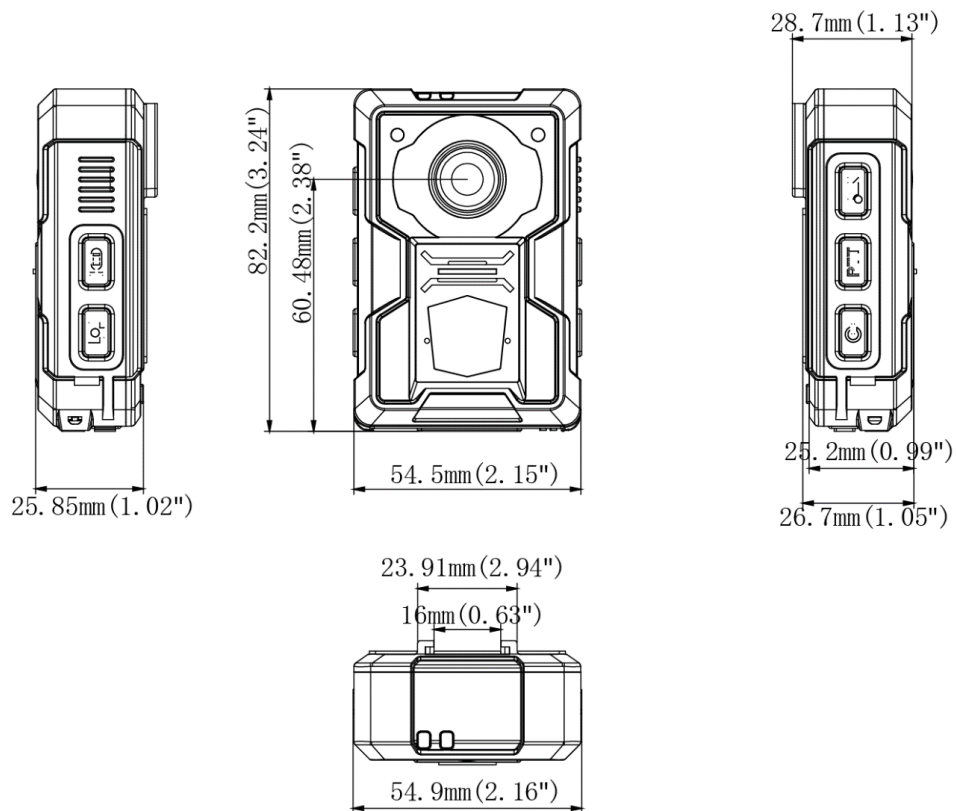

Dimension

Distributed by

HIKVISION®

Headquarters

No.555 Qianmo Road, Binjiang District,
Hangzhou 310051, China
T +86-571-8807-5998
overseasbusiness@hikvision.com

Hikvision USA
T +1-909-895-0400
sales.usa@hikvision.com

Hikvision Australia
T +61-2-8599-4233
salesau@hikvision.com

Hikvision India
T +91-22-28469900
sales@pramahikvision.com

Hikvision Canada
T +1-866-200-6690
sales.canada@hikvision.com

Hikvision Thailand
T +662-275-9949
sales.thailand@hikvision.com

Hikvision Europe
T +31-23-5542770
sales.eu@hikvision.com

Hikvision Italy
T +39-0438-6902
info.it@hikvision.com

Hikvision Brazil
T +55 11 3318-0050
Latam.support@hikvision.com

Hikvision Turkey
T +90 [216]521 7070- 7074
sales.tr@hikvision.com

Hikvision Malaysia
T +601-7652-2413
sales.my@hikvision.com

Hikvision UK & Ireland
T +01628-902140
sales.uk@hikvision.com

Hikvision South Africa
Tet: +27 (10) 0351172
sale.africa@hikvision.com

Hikvision France
T +33(0)1-85-330-450
info.fr@hikvision.com

Hikvision Kazakhstan
T +7-727-9730667
nikia.panfilov@hikvision.ru

Hikvision Vietnam
T +84-974270888
sales.vt@hikvision.com

Hikvision UAE
T +971-4-4432090
salesme@hikvision.com

Hikvision Singapore
T +65-6684-4718
sg@hikvision.com

Hikvision Spain
T +34-91-737-16-55
info.es@hikvision.com

Hikvision Tashkent
T +99-87-1238-9438
uzb@hikvision.ru

Hikvision Hong Kong
T +852-2151-1761
info.hk@hikvision.com

Hikvision Russia
T +7-495-669-67-99
sateru@hikvision.com

Hikvision Korea
T +82-(0)31-731-8817
sales.korea@hikvision.com

Hikvision Poland
T +48-22-460-01-50
info.pl@hikvision.com

Hikvision Indonesia
T +62-21-2933759
Sales.Indonesia@hikvision.com