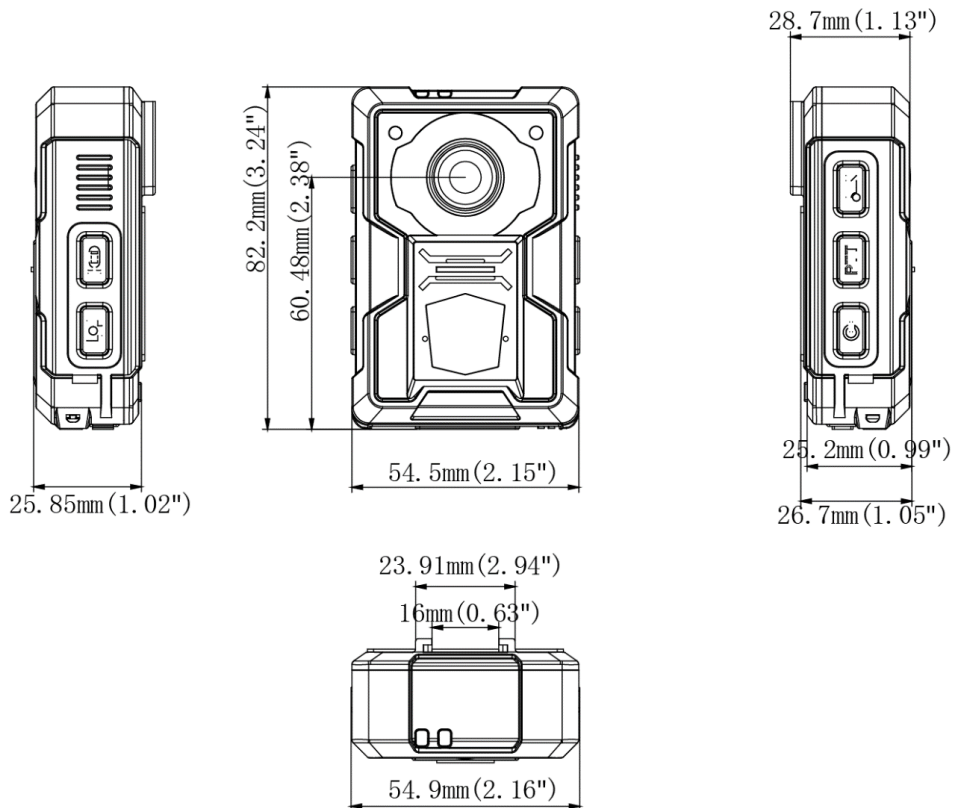

Dimension

Distributed by

HIKVISION®

Headquarters

No.555 Qianmo Road, Binjiang District,
Hangzhou 310051, China
T +86-571-8807-5998
overseasbusiness@hikvision.com

Hikvision USA
T +1-909-895-0400
sales.usa@hikvision.com

Hikvision Australia
T +61-2-8599-4233
salesau@hikvision.com

Hikvision India
T +91-22-28469900
sales@pramahikvision.com

Hikvision Canada
T +1-866-200-6690
sales.canada@hikvision.com

Hikvision Thailand
T +662-275-9949
sales.thailand@hikvision.com

Hikvision Europe
T +31-23-5542770
sales.eu@hikvision.com

Hikvision Italy
T +39-0438-6902
info.it@hikvision.com

Hikvision Brazil
T +55 11 3318-0050
Latam.support@hikvision.com

Hikvision Turkey
T +90 [216]521 7070- 7074
sales.tr@hikvision.com

Hikvision Malaysia
T +601-7652-2413
sales.my@hikvision.com

Hikvision UK & Ireland
T +01628-902140
sales.uk@hikvision.com

Hikvision South Africa
Tel: +27 [10] 0351172
sale.africa@hikvision.com

Hikvision France
T +33[0]1-85-330-450
info.fr@hikvision.com

Hikvision Kazakhstan
T +7-727-9730667
nikia.panfilov@hikvision.ru

Hikvision Vietnam
T +84-974270888
sales.vt@hikvision.com

Hikvision UAE
T +971-4-4432090
salesme@hikvision.com

Hikvision Singapore
T +65-6684-4718
sg@hikvision.com

Hikvision Spain
T +34-91-737-16-55
info.es@hikvision.com

Hikvision Tashkent
T +99-87-1238-9438
uzb@hikvision.ru

Hikvision Hong Kong
T +852-2151-1761
info.hk@hikvision.com

Hikvision Russia
T +7-495-669-67-99
saleru@hikvision.com

Hikvision Korea
T +82-[0]31-731-8817
sales.korea@hikvision.com

Hikvision Poland
T +48-22-460-01-50
info.pl@hikvision.com

Hikvision Indonesia
T +62-21-2933759
Sales.Indonesia@hikvision.com

Hikvision Colombia
sales.colombia@hikvision.com