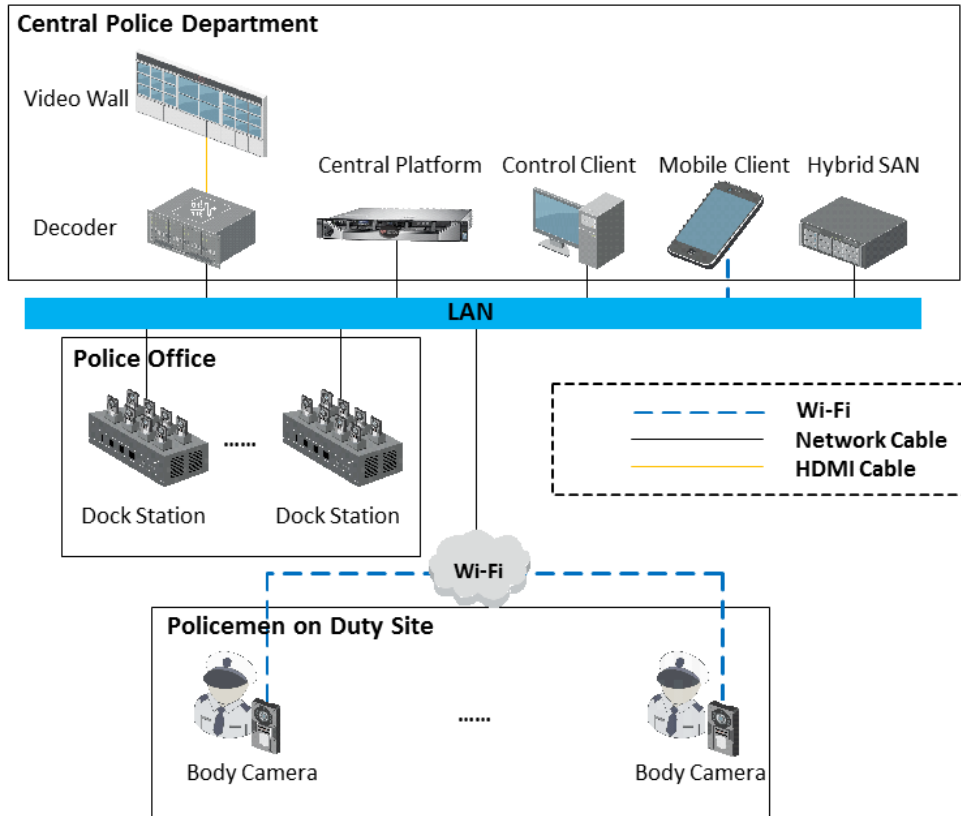

Typical Application