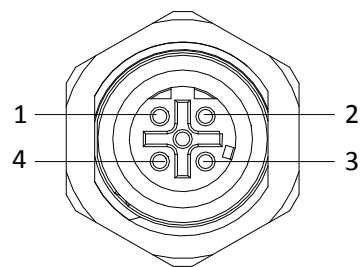

Interface Description

	M12 Wire	R-J45 Wire
TX+	1	1
TX-	3	2
RX+	2	3
RX-	4	6