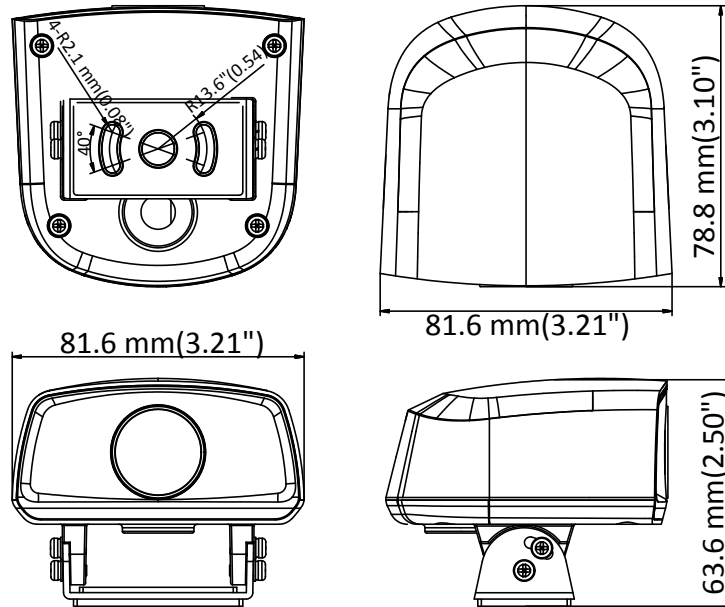

Dimensions