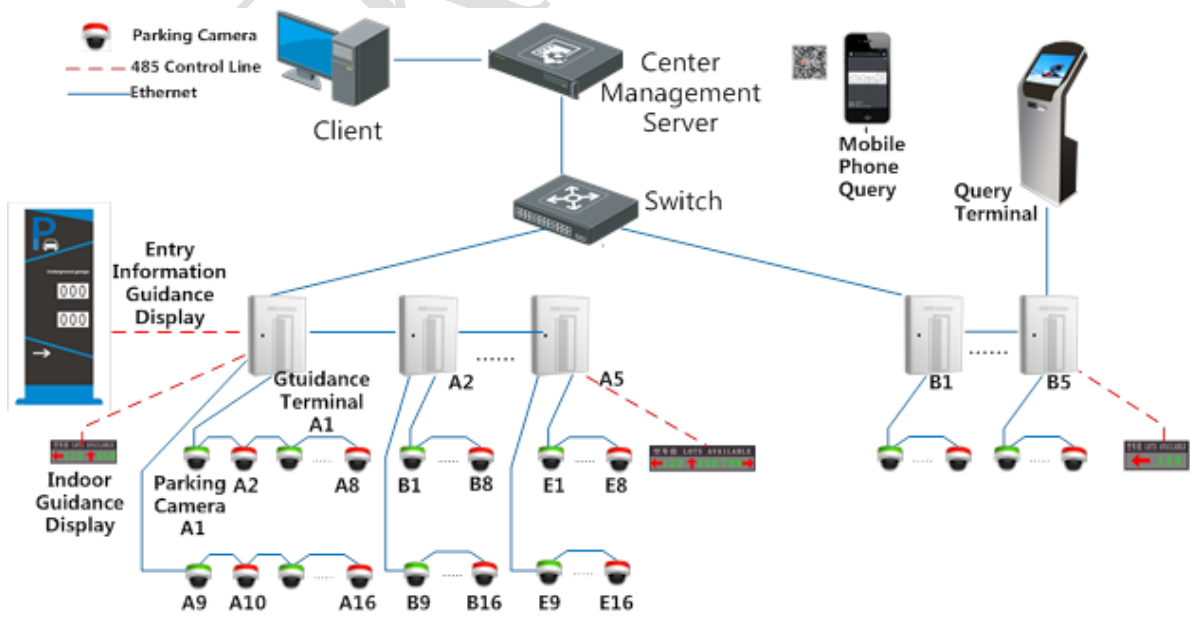

Indoor Parking Guidance DS-TVL121-X-6D

Indoor Parking Guidance DS-TVL121-X-6D is the kitting of parking guidance and passageway system, mainly installed in passages and control areas of parking lot. DS-TVL121-X-6D can publish the real-time remaining parking number, and provide the speedy and accuracy service for drivers to find the right parking space. The product equipped with standard RS485 communication mode, which can display numbers. Dynamic arrow.

Note: the product in kind prevail, the picture is for reference only

Model Description

Models	Function Description
DS-TVL121-3-6D	Indoor, Single-color, Single Row, Number 3,RS-485 transmission, Network Transmission
DS-TVL121-6-6D	Indoor, Single -color, Single Row, Number 6,RS-485 transmission, Network Transmission
DS-TVL121-9-6D	Indoor, Single -color, Single Row, Number 9,RS-485 transmission, Network Transmission

Key Features

- Equipped with standard RS485 communication mode
- LED module supports shift left, shift up, upward expanding, downward expanding, Real-time display
- LED module supports Red/Green single color display, Remaining parking number display
- Mounting mode: Hoisting
- Logic address 0~255

Application Scenario

Specifications

Type	Indoor one-way Guidance	Indoor two-way Guidance	Indoor three-way Guidance
Model	DS-TVL121-3-6D	DS-TVL121-6-6D	DS-TVL121-9-6D
Application	Indoor Parking Area		
Power Supply	AC 220V		
Power Consumption	Max. 70W, Average 30W	Max. 105W, Average 45W	Max. 140W, Average 60W
Display Mode	Shift left, Shift up, Upward expanding, Downward expanding		
Scanning Frequency	400Hz		
Scanning Mode	1/16 A Model Scanning		
Size (Border included)	584×312×65	1132×312×65	1680×312×65
Display Screen Border	Black Aluminum Alloy Border		
Character Display	Support GB2312 Character set, 32×32 dot character Chinese		
Display Color	Red-Green Double color		
Communication Mode	RS485		
Number Display	Support 3 numbers 1 arrow display	Support 6 numbers 2 arrows display	Support 9 numbers 3 arrows display