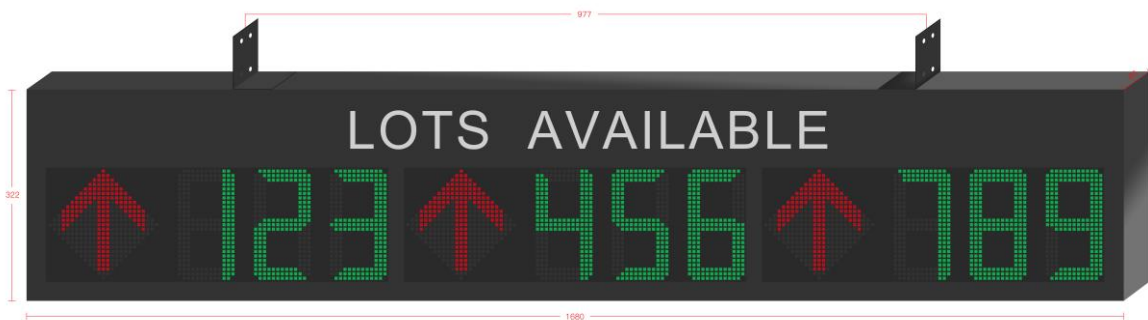

Note: the product in kind prevail, the picture is for reference only

Model Description

Models	Function Description
DS-TVL121-3-6D	Indoor, Single-color, Single Row, Number 3,RS-485 transmission, Network Transmission
DS-TVL121-6-6D	Indoor, Single -color, Single Row, Number 6,RS-485 transmission, Network Transmission
DS-TVL121-9-6D	Indoor, Single -color, Single Row, Number 9,RS-485 transmission, Network Transmission

Key Features

- Equipped with standard RS485 communication mode
- LED module supports shift left, shift up, upward expanding, downward expanding, Real-time display
- LED module supports Red/Green single color display, Remaining parking number display
- Mounting mode: Hoisting
- Logic address 0~255

Application Scenario

Specifications

Type	Indoor one-way Guidance	Indoor two-way Guidance	Indoor three-way Guidance
Model	DS-TVL121-3-6D	DS-TVL121-6-6D	DS-TVL121-9-6D
Application	Indoor Parking Area		
Power Supply	AC 220V		
Power Consumption	Max. 70W, Average 30W	Max. 105W, Average 45W	Max. 140W, Average 60W
Display Mode	Shift left, Shift up, Upward expanding, Downward expanding		
Scanning Frequency	400Hz		
Scanning Mode	1/16 A Model Scanning		
Size (Border included)	584×312×65	1132×312×65	1680×312×65
Display Screen Border	Black Aluminum Alloy Border		
Character Display	Support GB2312 Character set, 32×32 dot character Chinese		
Display Color	Red-Green Double color		
Communication Mode	RS485		
Number Display	Support 3 numbers 1 arrow display	Support 6 numbers 2 arrows display	Support 9 numbers 3 arrows display

Dimensions

Indoor one-way guiding screen

Indoor two-way guiding screen

Indoor two-way guiding screen

Unit : mm