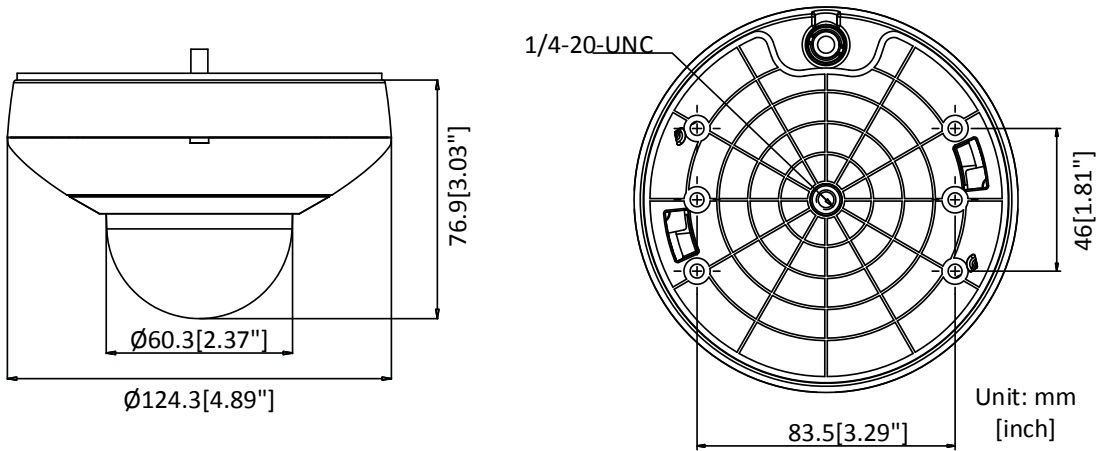

Available Model

DS-2DE1A400W-DE3(2.8 mm), DS-2DE1A400W-DE3(4 mm)

Dimensions

Distributed by

HIKVISION

Headquarters

No.555 Qianmo Road, Binjiang District,
Hangzhou 310051, China
T +86-571-8807-5998
overseasbusiness@hikvision.com