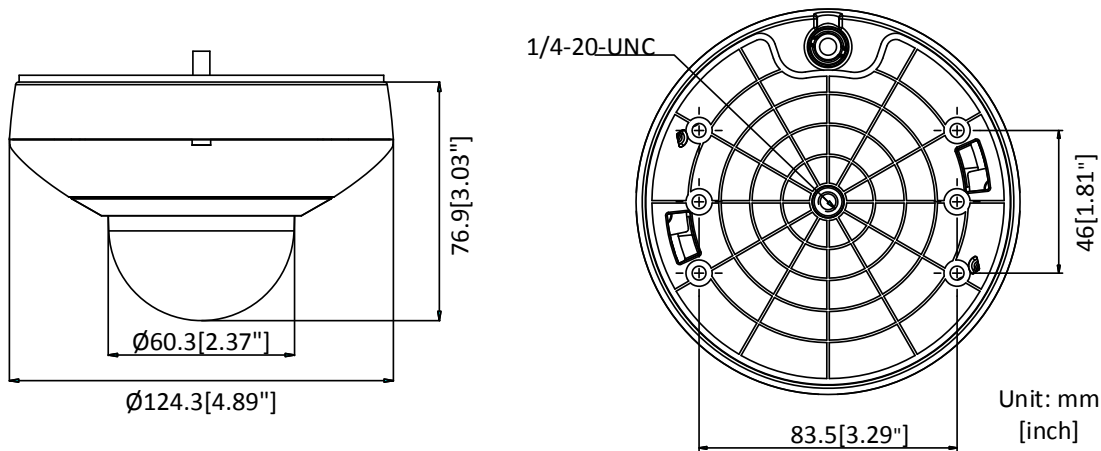

Available Model

DS-2DE1A200IW-DE3(2.8 mm), DS-2DE1A200IW-DE3(4 mm)

Dimensions

Distributed by

HIKVISION®

Headquarters

No.555 Qianmo Road, Binjiang District,
Hangzhou 310051, China
T +86-571-8807-5998
overseasbusiness@hikvision.com