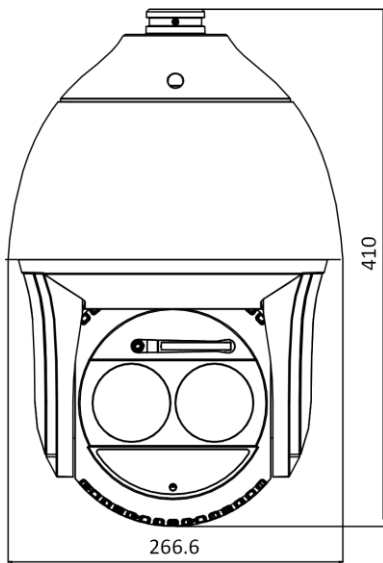

Dimensions

Unit: mm

Accessory

Included

Optional