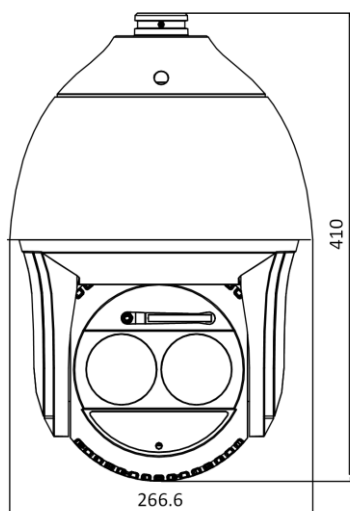

Dimensions

Unit: mm

Accessory

Included

Optional