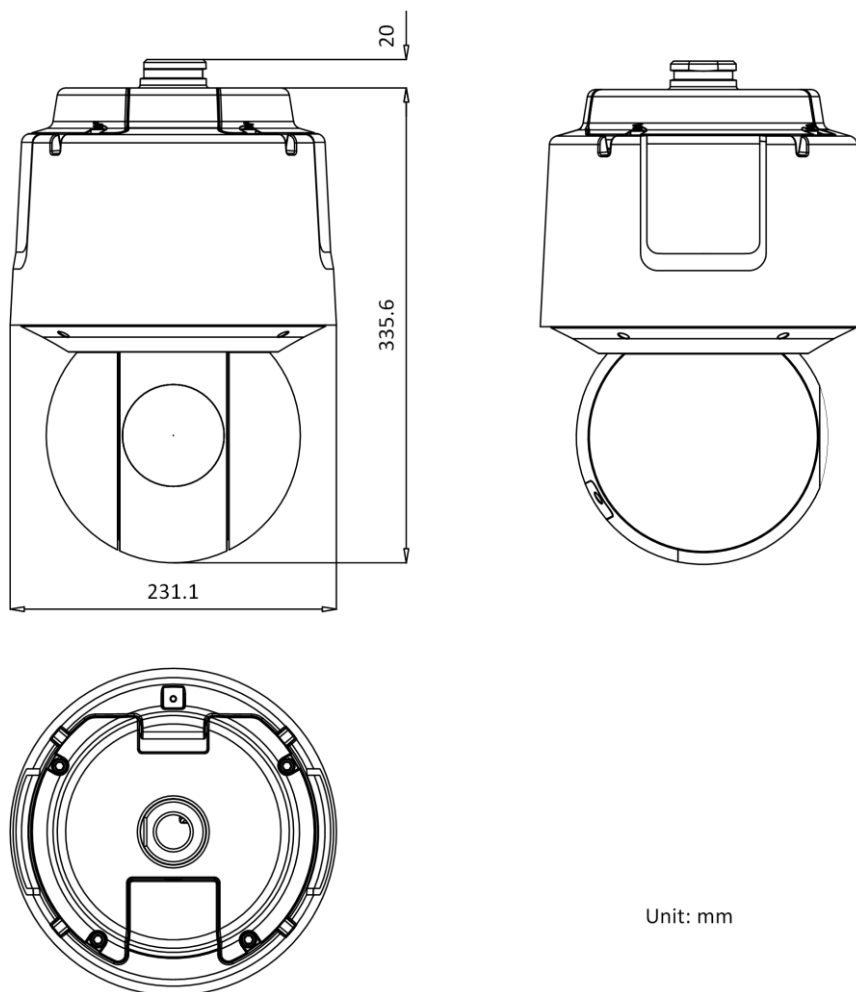

Dimensions

Unit: mm

Accessory

Included

Installation Adapter

Optional

**DS-1602ZJ-P
Wall Mount**

**DS-1604ZJ-BOX-P
Wall Mount with Junction
Box**